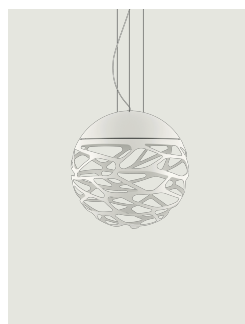

Kelly sphere,
Design by Andrea Tosetto

Model Kelly small sphere 40

Seductive beauty with a bold personality thanks to the strong and precise laser cuts, which lighten the metal of the lampshade and create an intriguing play of light and shadow. Kelly is a multifaceted family of suspension and wall lamps that stand out with elegance in any living space thanks to the variety of available forms and finishes.

Kelly small sphere 40

Light source

E27 Classic A60
3 × max 46 W Eco

or

E27 LED
3 × 25 W

W / L max 12 cm
W / L max 4.72"

Structure: Metal

Matte White – 9010

Coppery Bronze

Diffuser: Glass

Polished White

Polished White

Code

14122 1000

14122 3500

Net weight: 5.50 kg

W / L max 12 cm
W / L max 4.72"

Options of Kelly sphere

Kelly medium sphere 50

Kelly large sphere 80