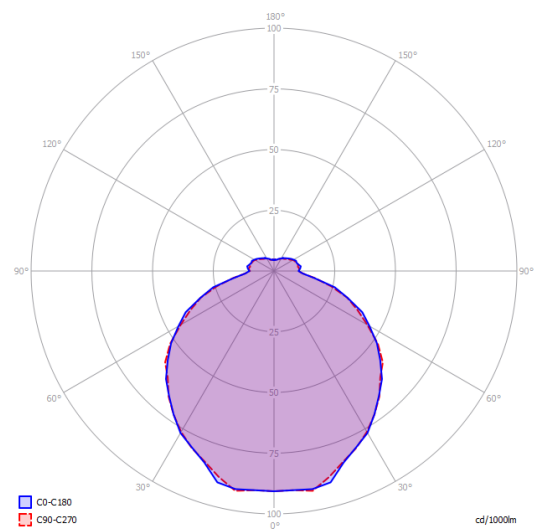

Kelly small sphere 40

Light source

E27 Classic A60
3 × max 46 W Eco

or

E27 LED
3 × 25 W

W / L max 12 cm
W / L max 4.72"

Structure: Metal

Matte White – 9010

Parcels: 2

IP20

Energy Saving

Dim

Kelly small sphere 40

E27 Classic A60
3 × max 46 W Eco

Photometric data

E27 LED
3 × 25 W

W / L max 12 cm
W / L max 4.72"

Options of Kelly sphere

Kelly medium sphere 50

Kelly large sphere 80