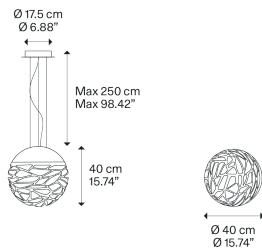

Kelly small sphere 40

Light source

E27 Classic A60
3 × max 46 W Eco

or

E27 LED
3 × 25 W

W / L max 12 cm
W / L max 4.72"

Structure: Metal

Matte White – 9010

Coppery Bronze

Diffuser: Glass

Polished White

Polished White

Code

14122 1000

14122 3500

Net weight: 5.50 kg

Parcels: 2

IP20

Energy Saving

Dim

Kelly small sphere 40

E27 Classic A60
3 × max 46 W Eco

Photometric data

E27 LED
3 × 25 W

W / L max 12 cm
W / L max 4.72"

Options of Kelly sphere

Kelly medium sphere 50

Kelly large sphere 80