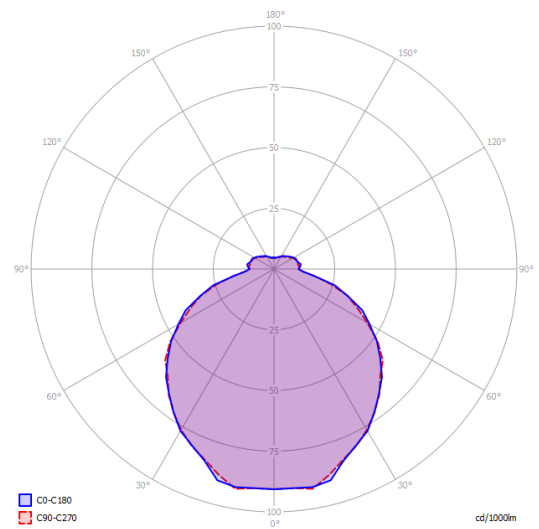

Kelly small sphere 40

Light source

E27 Classic A60
3 × max 46 W Eco

or

E27 LED
3 × 25 W

W / L max 12 cm
W / L max 4.72"

Structure: Metal

Matte White – 9010

Parcels: 2

IP20

Energy Saving

Dim

Kelly small sphere 40

E27 Classic A60
3 × max 46 W Eco

Photometric data

E27 LED
3 × 25 W

W / L max 12 cm
W / L max 4.72"

Options of Kelly sphere

Kelly medium sphere 50

Kelly large sphere 80