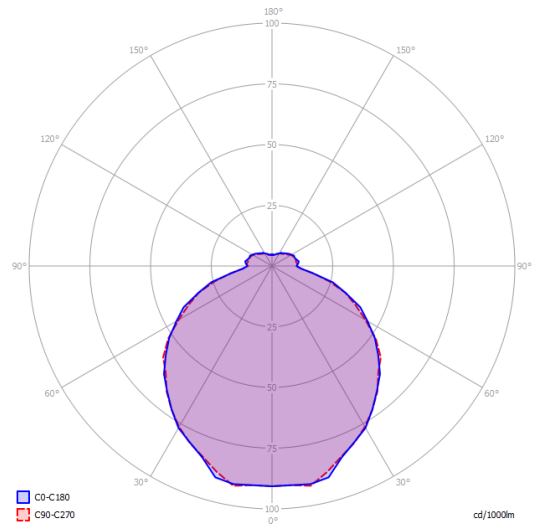

Kelly medium sphere 50

Light source

E27 Classic A60
3 × max 46 W Eco

or

E27 LED
3 × 25 W

W / L max 12 cm
W / L max 4.72"

Structure: Metal

Matte White – 9010

Parcels: 2

IP20

Energy Saving

Dim

Kelly medium sphere 50

E27 Classic A60
3 × max 46 W Eco

Photometric data

E27 LED
3 × 25 W

W / L max 12 cm
W / L max 4.72"

Options of Kelly sphere

Kelly small sphere 40

Kelly large sphere 80