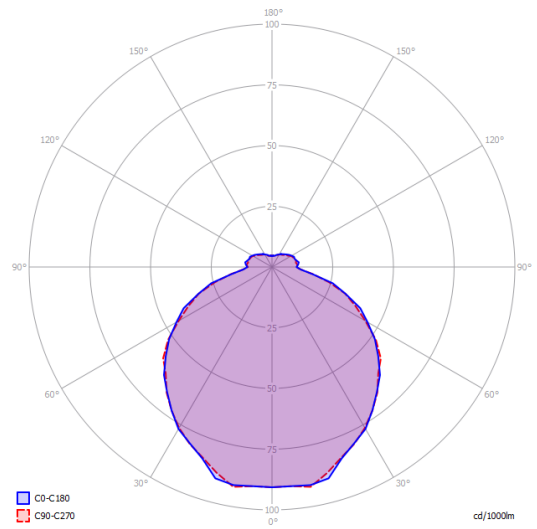

Kelly medium sphere 50

Light source

E27 Classic A60
3 × max 46 W Eco

or

E27 LED
3 × 25 W

W / L max 12 cm
W / L max 4.72"

Structure: Metal

Matte White – 9010

Parcels: 2

IP20

Energy Saving

Dim

Kelly medium sphere 50

E27 Classic A60
3 × max 46 W Eco

Photometric data

E27 LED
3 × 25 W

W / L max 12 cm
W / L max 4.72"

Options of Kelly sphere

Kelly small sphere 40

Kelly large sphere 80