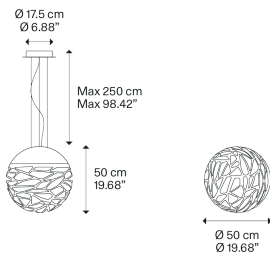

Kelly medium sphere 50

Light source

E27 Classic A60
3 × max 46 W Eco

or

E27 LED
3 × 25 W

W / L max 12 cm
W / L max 4.72"

Structure: Metal

Matte White – 9010

Coppery Bronze

Diffuser: Glass

Polished White

Polished White

Code

14123 1000

14123 3500

Net weight: 9.00 kg

Parcels: 2

IP20

Energy Saving

Dim

Kelly medium sphere 50

E27 Classic A60
3 × max 46 W Eco

Photometric data

E27 LED
3 × 25 W

W / L max 12 cm
W / L max 4.72"

Options of Kelly sphere

Kelly small sphere 40

Kelly large sphere 80