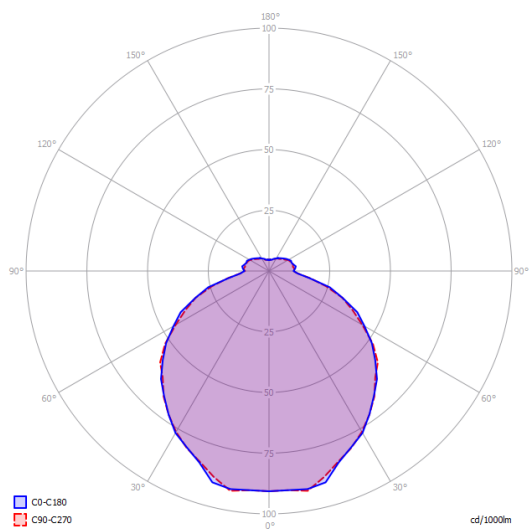

Kelly large sphere 80

Light source

E27 Classic A60
4 x max 46 W Eco

or

E27 LED
4 x 25 W

W / L max 12 cm
W / L max 4.72"

Structure: Metal

Matte White – 9010

Parcels: 2

IP20

Energy Saving

Dim

Kelly large sphere 80

E27 Classic A60
4 x max 46 W Eco

Photometric data

E27 LED
4 x 25 W

W / L max 12 cm
W / L max 4.72"

Options of Kelly sphere

Kelly small sphere 40

Kelly medium sphere 50