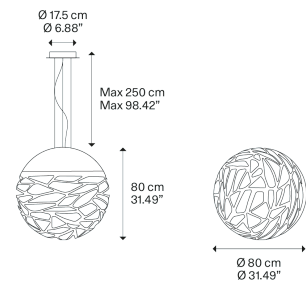

Kelly large sphere 80

Light source

E27 Classic A60
4 x max 46 W Eco

or

E27 LED
4 x 25 W

W / L max 12 cm
W / L max 4.72"

Structure: Metal

Matte White – 9010

Coppery Bronze

Diffuser: Glass

Polished White

Polished White

Code

14124 1000

14124 3500

Net weight: 15.00 kg

Parcels: 2

IP20

Energy Saving

Dim

Kelly large sphere 80

E27 Classic A60
4 x max 46 W Eco

Photometric data

E27 LED
4 x 25 W

W / L max 12 cm
W / L max 4.72"

Options of Kelly sphere

Kelly small sphere 40

Kelly medium sphere 50