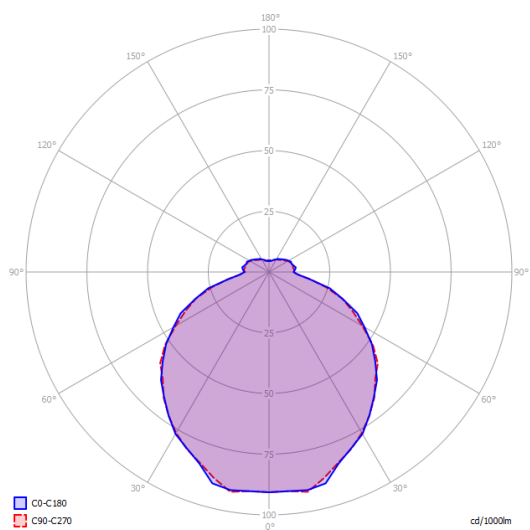

Kelly large sphere 80

Light source

E27 Classic A60
4 x max 46 W Eco

or

E27 LED
4 x 25 W

W / L max 12 cm
W / L max 4.72"

Structure: Metal

Matte White – 9010

Parcels: 2

IP20

Energy Saving

Dim

Kelly large sphere 80

E27 Classic A60
4 x max 46 W Eco

Photometric data

E27 LED
4 x 25 W

W / L max 12 cm
W / L max 4.72"

Options of Kelly sphere

Kelly small sphere 40

Kelly medium sphere 50