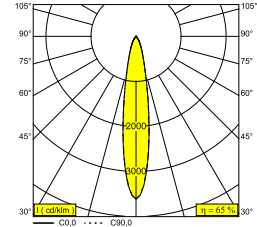

[View on website](#)

General info

LOCATION	indoor
INSTALLATION	Ceiling Recessed
CUTOUT SHAPE/SIZE (MM)	square - 92 x 92
RECESSED DEPTH (MM)	145
THICKNESS OF MOUNTING SURFACE (MM)	12,5 or 25
INGRESS PROTECTION	IP44/20
WEIGHT (KG)	0.42
ADJUSTABILITY	0° to 20° swiveling, 355° rotatable
INFORMATION	REFLECTOR SP-18° EXCL.LED POWER SUPPLY 350-500mA-DC

Electrical info

CLASS	III
DIM TYPE	depending on type of external power supply
ENERGY CLASS	E
CERTIFICATES	CB, ENEC

Lightsource info

LIGHTSOURCE NAME	LED
LIGHTSOURCE	LED array 11,6-17,2W / CRI>90 (R9: 52) / 3000K / 1524-2101lm
TM-30 VALUES	Rf: 90 / Rg: 99
SDCM	SDCM1
RISKGROUP	RG1
LM80	L90B10 > 50000
LED TECHNICS (LIGHT SOURCE)	2101lm // 17,2W // 123lm/W
LED TECHNICS (LUMINAIRE)	1368lm // 20W // 69lm/W

Requirements

LED POWER SUPPLY 350 / 500mA-DC DIM

For detailed installation instructions, please consult the manual: [28514_XXX0_HAND.pdf](#)