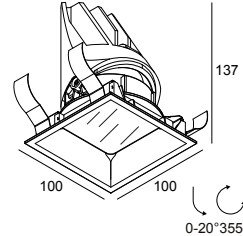

[View on website](#)

General info

LOCATION	indoor
INSTALLATION	Ceiling Recessed
CUTOUT SHAPE/SIZE (MM)	square - 92 x 92
RECESSED DEPTH (MM)	145
THICKNESS OF MOUNTING SURFACE (MM)	12,5 or 25
INGRESS PROTECTION	IP44/20
WEIGHT (KG)	0.42
ADJUSTABILITY	0° to 20° swiveling, 355° rotatable
INFORMATION	REFLECTOR SP-18° EXCL.LED POWER SUPPLY 350-500mA-DC

Electrical info

CLASS	III
DIM TYPE	depending on type of external power supply
ENERGY CLASS	E
CERTIFICATES	CB, ENEC

Lightsource info

LIGHTSOURCE NAME	LED
LIGHTSOURCE	LED array 11,6-17,2W / CRI>90 (R9: 52) / 3000K / 1524-2101lm
TM-30 VALUES	Rf: 90 / Rg: 99
SDCM	SDCM1
RISKGROUP	RG1
LM80	L90B10 > 50000
LED TECHNICS (LIGHT SOURCE)	2101lm // 17,2W // 123lm/W
LED TECHNICS (LUMINAIRE)	1368lm // 20W // 69lm/W

Requirements

LED POWER SUPPLY 350 / 500mA-DC DIM

For detailed installation instructions, please consult the manual: [28514_XXX0_HAND.pdf](#)