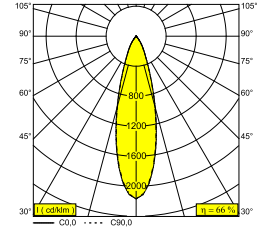

[View on website](#)

General info

LOCATION	indoor
INSTALLATION	Ceiling Recessed
CUTOUT SHAPE/SIZE (MM)	square - 92 x 92
RECESSED DEPTH (MM)	145
THICKNESS OF MOUNTING SURFACE (MM)	12,5 or 25
INGRESS PROTECTION	IP44/20
WEIGHT (KG)	0.42
ADJUSTABILITY	0° to 20° swiveling, 355° rotatable
INFORMATION	REFLECTOR FL-30° EXCL.LED POWER SUPPLY 350-500mA-DC

Electrical info

CLASS	III
DIM TYPE	depending on type of external power supply
ENERGY CLASS	E
CERTIFICATES	CB, ENEC

Lightsource info

LIGHTSOURCE NAME	LED
LIGHTSOURCE	LED array 11,6-17,2W / CRI>90 (R9: 52) / 3000K / 1524-2101lm
TM-30 VALUES	Rf: 90 / Rg: 99
SDCM	SDCM1
RISKGROUP	RG1
LM80	L90B10 > 50000
LED TECHNICS (LIGHT SOURCE)	2101lm // 17,2W // 123lm/W
LED TECHNICS (LUMINAIRE)	1368lm // 20W // 69lm/W

Requirements

LED POWER SUPPLY 350 / 500mA-DC DIM

For detailed installation instructions, please consult the manual: [28514_XXX0_HAND.pdf](#)