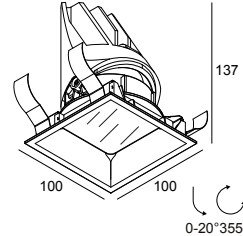

[View on website](#)

General info

LOCATION	indoor
INSTALLATION	Ceiling Recessed
CUTOUT SHAPE/SIZE (MM)	square - 92 x 92
RECESSED DEPTH (MM)	145
THICKNESS OF MOUNTING SURFACE (MM)	12,5 or 25
INGRESS PROTECTION	IP44/20
WEIGHT (KG)	0.42
ADJUSTABILITY	0° to 20° swiveling, 355° rotatable
INFORMATION	REFLECTOR FL-30° EXCL.LED POWER SUPPLY 350-500mA-DC

Electrical info

CLASS	III
DIM TYPE	depending on type of external power supply
ENERGY CLASS	E
CERTIFICATES	CB, ENEC

Lightsource info

LIGHTSOURCE NAME	LED
LIGHTSOURCE	LED array 11,6-17,2W / CRI>90 (R9: 52) / 3000K / 1524-2101lm
TM-30 VALUES	Rf: 90 / Rg: 99
SDCM	SDCM1
RISKGROUP	RG1
LM80	L90B10 > 50000
LED TECHNICS (LIGHT SOURCE)	2101lm // 17,2W // 123lm/W
LED TECHNICS (LUMINAIRE)	1368lm // 20W // 69lm/W

Requirements

LED POWER SUPPLY 350 / 500mA-DC DIM

For detailed installation instructions, please consult the manual: [28514_XXX0_HAND.pdf](#)