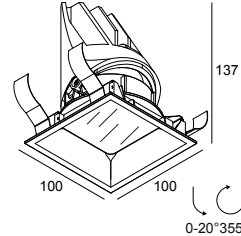

[View on website](#)

General info

LOCATION	indoor
INSTALLATION	Ceiling Recessed
CUTOUT SHAPE/SIZE (MM)	square - 92 x 92
RECESSED DEPTH (MM)	145
THICKNESS OF MOUNTING SURFACE (MM)	12,5 or 25
INGRESS PROTECTION	IP44/20
WEIGHT (KG)	0.42
ADJUSTABILITY	0° to 20° swiveling, 355° rotatable
INFORMATION	REFLECTOR FL-30° EXCL.LED POWER SUPPLY 350-500mA-DC

Electrical info

CLASS	III
DIM TYPE	depending on type of external power supply
ENERGY CLASS	E
CERTIFICATES	CB, ENEC

Lightsource info

LIGHTSOURCE NAME	LED
LIGHTSOURCE	LED array 11,6-17,2W / CRI>90 (R9: 52) / 3000K / 1524-2101lm
TM-30 VALUES	Rf: 90 / Rg: 99
SDCM	SDCM1
RISKGROUP	RG1
LM80	L90B10 > 50000
LED TECHNICS (LIGHT SOURCE)	2101lm // 17,2W // 123lm/W
LED TECHNICS (LUMINAIRE)	1368lm // 20W // 69lm/W

Requirements

LED POWER SUPPLY 350 / 500mA-DC DIM

For detailed installation instructions, please consult the manual: [28514_XXX0_HAND.pdf](#)