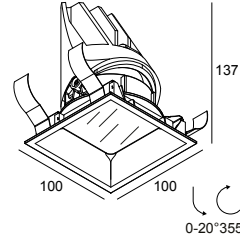

ENTERO SQ-M IP SOFT 93018 B

28515 9010 B

AVAILABLE IN
BLACK 28515 9010 B
GOLD COLOURED 28515 9010 GC
WHITE 28515 9010 W

[View on website](#)

General info

LOCATION	indoor
INSTALLATION	Ceiling Recessed
CUTOUT SHAPE/SIZE (MM)	square - 92 x 92
RECESSED DEPTH (MM)	145
THICKNESS OF MOUNTING SURFACE (MM)	12,5 or 25
INGRESS PROTECTION	IP44/20
WEIGHT (KG)	0.42
ADJUSTABILITY	0° to 20° swiveling, 355° rotatable
INFORMATION	REFLECTOR SP-18° EXCL.DIMMABLE LED POWER SUPPLY 450mA-DC