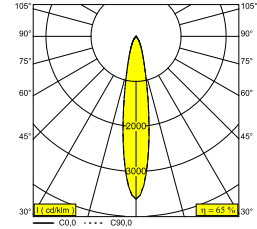

ENTERO SQ-M IP SOFT 93018 B

28515 9010 B

AVAILABLE IN
BLACK 28515 9010 B
GOLD COLOURED 28515 9010 GC
WHITE 28515 9010 W

[View on website](#)

General info

LOCATION	indoor
INSTALLATION	Ceiling Recessed
CUTOUT SHAPE/SIZE (MM)	square - 92 x 92
RECESSED DEPTH (MM)	145
THICKNESS OF MOUNTING SURFACE (MM)	12,5 or 25
INGRESS PROTECTION	IP44/20
WEIGHT (KG)	0.42
ADJUSTABILITY	0° to 20° swiveling, 355° rotatable
INFORMATION	REFLECTOR SP-18° EXCL.DIMMABLE LED POWER SUPPLY 450mA-DC

Electrical info

CLASS	III
DIM TYPE	depending on type of external power supply
ENERGY CLASS	F
CERTIFICATES	CB, ENEC

Lightsource info

LIGHTSOURCE NAME	LED
LIGHTSOURCE	LED array 16,1W / CRI>90 (R9: 50) / 3000K-1800K / 1618lm
TM-30 VALUES	Rf: 90 / Rg: 99
SDCM	SDCM2
RISKGROUP	RG1
LM80	L90B10 > 50000
LED TECHNICS (LIGHT SOURCE)	1618lm // 16,1W // 101lm/W
LED TECHNICS (LUMINAIRE)	1054lm // 19W // 57lm/W