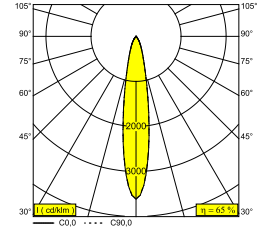

[View on website](#)

General info

LOCATION	indoor
INSTALLATION	Ceiling Recessed
CUTOUT SHAPE/SIZE (MM)	square - 92 x 92
RECESSED DEPTH (MM)	145
THICKNESS OF MOUNTING SURFACE (MM)	12,5 or 25
INGRESS PROTECTION	IP44/20
WEIGHT (KG)	0.42
ADJUSTABILITY	0° to 20° swiveling, 355° rotatable
INFORMATION	REFLECTOR SP-18° EXCL.DIMMABLE LED POWER SUPPLY 450mA-DC

Electrical info

CLASS	III
DIM TYPE	depending on type of external power supply
ENERGY CLASS	F
CERTIFICATES	CB, ENEC

Lightsource info

LIGHTSOURCE NAME	LED
LIGHTSOURCE	LED array 16,1W / CRI>90 (R9: 50) / 3000K-1800K / 1618lm
TM-30 VALUES	Rf: 90 / Rg: 99
SDCM	SDCM2
RISKGROUP	RG1
LM80	L90B10 > 50000
LED TECHNICS (LIGHT SOURCE)	1618lm // 16,1W // 101lm/W
LED TECHNICS (LUMINAIRE)	1054lm // 19W // 57lm/W

Requirements

LED POWER SUPPLY 450mA-DC DIM

For detailed installation instructions, please consult the manual: [28515_XXX0_HAND.pdf](#)