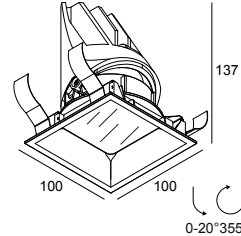

[View on website](#)

General info

LOCATION	indoor
INSTALLATION	Ceiling Recessed
CUTOUT SHAPE/SIZE (MM)	square - 92 x 92
RECESSED DEPTH (MM)	145
THICKNESS OF MOUNTING SURFACE (MM)	12,5 or 25
INGRESS PROTECTION	IP44/20
WEIGHT (KG)	0.42
ADJUSTABILITY	0° to 20° swiveling, 355° rotatable
INFORMATION	REFLECTOR SP-18° EXCL.DIMMABLE LED POWER SUPPLY 450mA-DC

Electrical info

CLASS	III
DIM TYPE	depending on type of external power supply
ENERGY CLASS	F
CERTIFICATES	CB, ENEC

Lightsource info

LIGHTSOURCE NAME	LED
LIGHTSOURCE	LED array 16,1W / CRI>90 (R9: 50) / 3000K-1800K / 1618lm
TM-30 VALUES	Rf: 90 / Rg: 99
SDCM	SDCM2
RISKGROUP	RG1
LM80	L90B10 > 50000
LED TECHNICS (LIGHT SOURCE)	1618lm // 16,1W // 101lm/W
LED TECHNICS (LUMINAIRE)	1054lm // 19W // 57lm/W

Requirements

LED POWER SUPPLY 450mA-DC DIM

For detailed installation instructions, please consult the manual: [28515_XXX0_HAND.pdf](#)