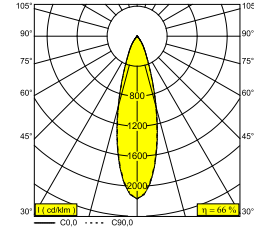

[View on website](#)

General info

LOCATION	indoor
INSTALLATION	Ceiling Recessed
CUTOUT SHAPE/SIZE (MM)	square - 92 x 92
RECESSED DEPTH (MM)	145
THICKNESS OF MOUNTING SURFACE (MM)	12,5 or 25
INGRESS PROTECTION	IP44/20
WEIGHT (KG)	0.42
ADJUSTABILITY	0° to 20° swiveling, 355° rotatable
INFORMATION	REFLECTOR FL-30° EXCL.DIMMABLE LED POWER SUPPLY 450mA-DC

Electrical info

CLASS	III
DIM TYPE	depending on type of external power supply
ENERGY CLASS	F
CERTIFICATES	CB, ENEC

Lightsource info

LIGHTSOURCE NAME	LED
LIGHTSOURCE	LED array 16,1W / CRI>90 (R9: 50) / 3000K-1800K / 1618lm
TM-30 VALUES	Rf: 90 / Rg: 99
SDCM	SDCM2
RISKGROUP	RG1
LM80	L90B10 > 50000
LED TECHNICS (LIGHT SOURCE)	1618lm // 16,1W // 101lm/W
LED TECHNICS (LUMINAIRE)	1054lm // 19W // 57lm/W

Requirements

LED POWER SUPPLY 450mA-DC DIM

For detailed installation instructions, please consult the manual: [28515_XXX0_HAND.pdf](#)