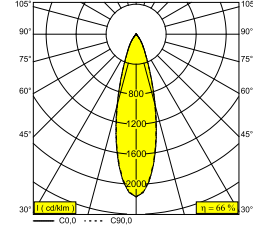

[View on website](#)

General info

LOCATION	indoor
INSTALLATION	Ceiling Recessed
CUTOUT SHAPE/SIZE (MM)	square - 92 x 92
RECESSED DEPTH (MM)	145
THICKNESS OF MOUNTING SURFACE (MM)	12,5 or 25
INGRESS PROTECTION	IP44/20
WEIGHT (KG)	0.42
ADJUSTABILITY	0° to 20° swiveling, 355° rotatable
INFORMATION	REFLECTOR FL-30° EXCL.DIMMABLE LED POWER SUPPLY 450mA-DC

Electrical info

CLASS	III
DIM TYPE	depending on type of external power supply
ENERGY CLASS	F
CERTIFICATES	CB, ENEC

Lightsource info

LIGHTSOURCE NAME	LED
LIGHTSOURCE	LED array 16,1W / CRI>90 (R9: 50) / 3000K-1800K / 1618lm
TM-30 VALUES	Rf: 90 / Rg: 99
SDCM	SDCM2
RISKGROUP	RG1
LM80	L90B10 > 50000
LED TECHNICS (LIGHT SOURCE)	1618lm // 16,1W // 101lm/W
LED TECHNICS (LUMINAIRE)	1054lm // 19W // 57lm/W

Requirements

LED POWER SUPPLY 450mA-DC DIM

For detailed installation instructions, please consult the manual: [28515_XXX0_HAND.pdf](#)