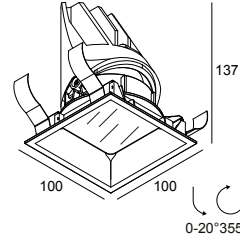

[View on website](#)

General info

LOCATION	indoor
INSTALLATION	Ceiling Recessed
CUTOUT SHAPE/SIZE (MM)	square - 92 x 92
RECESSED DEPTH (MM)	145
THICKNESS OF MOUNTING SURFACE (MM)	12,5 or 25
INGRESS PROTECTION	IP44/20
WEIGHT (KG)	0.42
ADJUSTABILITY	0° to 20° swiveling, 355° rotatable
INFORMATION	REFLECTOR FL-30° EXCL.DIMMABLE LED POWER SUPPLY 450mA-DC

Electrical info

CLASS	III
DIM TYPE	depending on type of external power supply
ENERGY CLASS	F
CERTIFICATES	CB, ENEC

Lightsource info

LIGHTSOURCE NAME	LED
LIGHTSOURCE	LED array 16,1W / CRI>90 (R9: 50) / 3000K-1800K / 1618lm
TM-30 VALUES	Rf: 90 / Rg: 99
SDCM	SDCM2
RISKGROUP	RG1
LM80	L90B10 > 50000
LED TECHNICS (LIGHT SOURCE)	1618lm // 16,1W // 101lm/W
LED TECHNICS (LUMINAIRE)	1054lm // 19W // 57lm/W

Requirements

LED POWER SUPPLY 450mA-DC DIM

For detailed installation instructions, please consult the manual: [28515_XXX0_HAND.pdf](#)