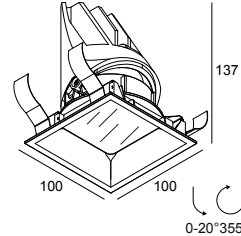

[View on website](#)

General info

LOCATION	indoor
INSTALLATION	Ceiling Recessed
CUTOUT SHAPE/SIZE (MM)	square - 92 x 92
RECESSED DEPTH (MM)	145
THICKNESS OF MOUNTING SURFACE (MM)	12,5 or 25
INGRESS PROTECTION	IP44/20
WEIGHT (KG)	0.42
ADJUSTABILITY	0° to 20° swiveling, 355° rotatable
INFORMATION	REFLECTOR FL-30° EXCL.DIMMABLE LED POWER SUPPLY 450mA-DC

Electrical info

CLASS	III
DIM TYPE	depending on type of external power supply
ENERGY CLASS	F
CERTIFICATES	CB, ENEC

Lightsource info

LIGHTSOURCE NAME	LED
LIGHTSOURCE	LED array 16,1W / CRI>90 (R9: 50) / 3000K-1800K / 1618lm
TM-30 VALUES	Rf: 90 / Rg: 99
SDCM	SDCM2
RISKGROUP	RG1
LM80	L90B10 > 50000
LED TECHNICS (LIGHT SOURCE)	1618lm // 16,1W // 101lm/W
LED TECHNICS (LUMINAIRE)	1054lm // 19W // 57lm/W

Requirements

LED POWER SUPPLY 450mA-DC DIM

For detailed installation instructions, please consult the manual: [28515_XXX0_HAND.pdf](#)