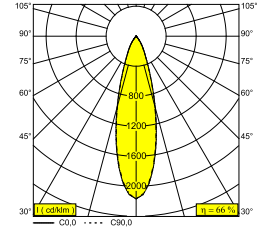

[View on website](#)

General info

LOCATION	indoor
INSTALLATION	Ceiling Recessed
CUTOUT SHAPE/SIZE (MM)	square - 92 x 92
RECESSED DEPTH (MM)	145
THICKNESS OF MOUNTING SURFACE (MM)	12,5 or 25
INGRESS PROTECTION	IP44/20
WEIGHT (KG)	0.42
ADJUSTABILITY	0° to 20° swiveling, 355° rotatable
INFORMATION	REFLECTOR FL-30° EXCL.DIMMABLE LED POWER SUPPLY 450mA-DC

Electrical info

CLASS	III
DIM TYPE	depending on type of external power supply
ENERGY CLASS	F
CERTIFICATES	CB, ENEC

Lightsource info

LIGHTSOURCE NAME	LED
LIGHTSOURCE	LED array 16,1W / CRI>90 (R9: 50) / 3000K-1800K / 1618lm
TM-30 VALUES	Rf: 90 / Rg: 99
SDCM	SDCM2
RISKGROUP	RG1
LM80	L90B10 > 50000
LED TECHNICS (LIGHT SOURCE)	1618lm // 16,1W // 101lm/W
LED TECHNICS (LUMINAIRE)	1054lm // 19W // 57lm/W

Requirements

LED POWER SUPPLY 450mA-DC DIM

For detailed installation instructions, please consult the manual: [28515_XXX0_HAND.pdf](#)