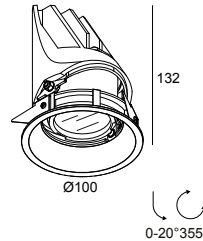

[View on website](#)

General info

LOCATION	outdoor
INSTALLATION	Ceiling Recessed
CUTOUT SHAPE/SIZE (MM)	round - 92
RECESSED DEPTH (MM)	140
THICKNESS OF MOUNTING SURFACE (MM)	max.16
INGRESS PROTECTION	IP65
PROTECTION AGAINST MECHANICAL IMPACT	IK06
WEIGHT (KG)	0.49
ADJUSTABILITY	0° to 20° swiveling, 355° rotatable
INFORMATION	LENS SP-10° EXCL.LED POWER SUPPLY 350-700mA-DC

Electrical info

CLASS	III
DIM TYPE	depending on type of external power supply
ENERGY CLASS	F
CERTIFICATES	CB, ENEC

Lightsource info

LIGHTSOURCE NAME	LED
LIGHTSOURCE	LED array 3,9-8,2W / CRI>90 (R9: 56) / 2700K / 385-677lm
TM-30 VALUES	Rf: 91 / Rg: 99
SDCM	SDCM2
RISKGROUP	RG2 (threshold 0,6m)
LM80	L90B10 > 41000
LED TECHNICS (LIGHT SOURCE)	677lm // 8,2W // 83lm/W
LED TECHNICS (LUMINAIRE)	553lm // 9W // 59lm/W

Requirements

LED POWER SUPPLY 350 / 500 / 700mA-DC DIM

Options

ENTERO RD-M MOUNTING SET S2