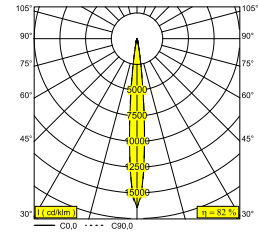

[View on website](#)

General info

LOCATION	outdoor
INSTALLATION	Ceiling Recessed
CUTOUT SHAPE/SIZE (MM)	round - 92
RECESSED DEPTH (MM)	140
THICKNESS OF MOUNTING SURFACE (MM)	max.16
INGRESS PROTECTION	IP65
PROTECTION AGAINST MECHANICAL IMPACT	IK06
WEIGHT (KG)	0.49
ADJUSTABILITY	0° to 20° swiveling, 355° rotatable
INFORMATION	LENS SP-10° EXCL.LED POWER SUPPLY 350-700mA-DC

Electrical info

CLASS	III
DIM TYPE	depending on type of external power supply
ENERGY CLASS	F
CERTIFICATES	CB, ENEC

Lightsource info

LIGHTSOURCE NAME	LED
LIGHTSOURCE	LED array 3,9-8,2W / CRI>90 (R9: 56) / 2700K / 385-677lm
TM-30 VALUES	Rf: 91 / Rg: 99
SDCM	SDCM2
RISKGROUP	RG2 (threshold 0,6m)
LM80	L90B10 > 41000
LED TECHNICS (LIGHT SOURCE)	677lm // 8,2W // 83lm/W
LED TECHNICS (LUMINAIRE)	553lm // 9W // 59lm/W

Requirements

LED POWER SUPPLY 350 / 500 / 700mA-DC DIM

Options

ENTERO RD-M MOUNTING SET S2