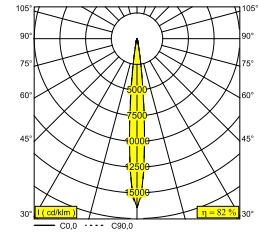

[View on website](#)

General info

LOCATION	outdoor
INSTALLATION	Ceiling Recessed
CUTOUT SHAPE/SIZE (MM)	round - 92
RECESSED DEPTH (MM)	140
THICKNESS OF MOUNTING SURFACE (MM)	max.16
INGRESS PROTECTION	IP65
PROTECTION AGAINST MECHANICAL IMPACT	IK06
WEIGHT (KG)	0.49
ADJUSTABILITY	0° to 20° swiveling, 355° rotatable
INFORMATION	LENS SP-10° EXCL.LED POWER SUPPLY 350-700mA-DC

Electrical info

CLASS	III
DIM TYPE	depending on type of external power supply
ENERGY CLASS	F
CERTIFICATES	CB, ENEC

Lightsource info

LIGHTSOURCE NAME	LED
LIGHTSOURCE	LED array 3,9-8,2W / CRI>90 (R9: 56) / 2700K / 385-677lm
TM-30 VALUES	Rf: 91 / Rg: 99
SDCM	SDCM2
RISKGROUPE	RG2 (threshold 0,6m)
LM80	L90B10 > 41000
LED TECHNICS (LIGHT SOURCE)	677lm // 8,2W // 83lm/W
LED TECHNICS (LUMINAIRE)	553lm // 9W // 59lm/W

Requirements

LED POWER SUPPLY 350 / 500 / 700mA-DC DIM

Options

ENTERO RD-M MOUNTING SET S2