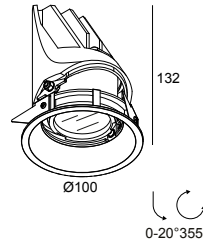

[View on website](#)

General info

LOCATION	outdoor
INSTALLATION	Ceiling Recessed
CUTOUT SHAPE/SIZE (MM)	round - 92
RECESSED DEPTH (MM)	140
THICKNESS OF MOUNTING SURFACE (MM)	max.16
INGRESS PROTECTION	IP65
PROTECTION AGAINST MECHANICAL IMPACT	IK06
WEIGHT (KG)	0.49
ADJUSTABILITY	0° to 20° swiveling, 355° rotatable
INFORMATION	LENS SP-10° EXCL.LED POWER SUPPLY 350-700mA-DC

Electrical info

CLASS	III
DIM TYPE	depending on type of external power supply
ENERGY CLASS	F
CERTIFICATES	CB, ENEC

Lightsource info

LIGHTSOURCE NAME	LED
LIGHTSOURCE	LED array 3,9-8,2W / CRI>90 (R9: 56) / 2700K / 385-677lm
TM-30 VALUES	Rf: 91 / Rg: 99
SDCM	SDCM2
RISKGROUPE	RG2 (threshold 0,6m)
LM80	L90B10 > 41000
LED TECHNICS (LIGHT SOURCE)	677lm // 8,2W // 83lm/W
LED TECHNICS (LUMINAIRE)	553lm // 9W // 59lm/W

Requirements

LED POWER SUPPLY 350 / 500 / 700mA-DC DIM

Options

ENTERO RD-M MOUNTING SET S2