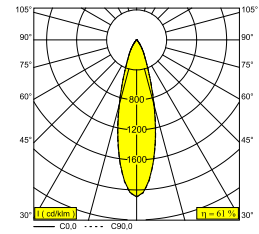

[View on website](#)

General info

LOCATION	outdoor
INSTALLATION	Ceiling Recessed
CUTOUT SHAPE/SIZE (MM)	round - 92
RECESSED DEPTH (MM)	140
THICKNESS OF MOUNTING SURFACE (MM)	max.16
INGRESS PROTECTION	IP65
PROTECTION AGAINST MECHANICAL IMPACT	IK06
WEIGHT (KG)	0.46
ADJUSTABILITY	0° to 20° swiveling, 355° rotatable
INFORMATION	REFLECTOR FL-30° EXCL.LED POWER SUPPLY 350-500mA-DC

Electrical info

CLASS	III
DIM TYPE	depending on type of external power supply
ENERGY CLASS	E
CERTIFICATES	CB, ENEC, EPD

Lightsource info

LIGHTSOURCE NAME	LED
LIGHTSOURCE	LED array 11,6-17,2W / CRI>90 (R9: 60) / 2700K / 1458-2009lm
TM-30 VALUES	Rf: 89 / Rg: 100
SDCM	SDCM1
RISKGROUP	RG1
LM80	L90B10 > 50000
LED TECHNICS (LIGHT SOURCE)	2009lm // 17,2W // 117lm/W
LED TECHNICS (LUMINAIRE)	1233lm // 20W // 62lm/W

Requirements

LED POWER SUPPLY 350 / 500mA-DC DIM

Options

ENTERO RD-M MOUNTING SET S2