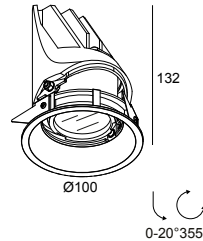

[View on website](#)

General info

LOCATION	outdoor
INSTALLATION	Ceiling Recessed
CUTOUT SHAPE/SIZE (MM)	round - 92
RECESSED DEPTH (MM)	140
THICKNESS OF MOUNTING SURFACE (MM)	max.16
INGRESS PROTECTION	IP65
PROTECTION AGAINST MECHANICAL IMPACT	IK06
WEIGHT (KG)	0.46
ADJUSTABILITY	0° to 20° swiveling, 355° rotatable
INFORMATION	REFLECTOR FL-30° EXCL.LED POWER SUPPLY 350-500mA-DC

Electrical info

CLASS	III
DIM TYPE	depending on type of external power supply
ENERGY CLASS	E
CERTIFICATES	CB, ENEC, EPD

Lightsource info

LIGHTSOURCE NAME	LED
LIGHTSOURCE	LED array 11,6-17,2W / CRI>90 (R9: 60) / 2700K / 1458-2009lm
TM-30 VALUES	Rf: 89 / Rg: 100
SDCM	SDCM1
RISKGROUP	RG1
LM80	L90B10 > 50000
LED TECHNICS (LIGHT SOURCE)	2009lm // 17,2W // 117lm/W
LED TECHNICS (LUMINAIRE)	1233lm // 20W // 62lm/W

Requirements

LED POWER SUPPLY 350 / 500mA-DC DIM

Options

ENTERO RD-M MOUNTING SET S2