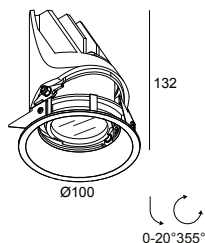

[View on website](#)

General info

LOCATION	outdoor
INSTALLATION	Ceiling Recessed
CUTOUT SHAPE/SIZE (MM)	round - 92
RECESSED DEPTH (MM)	140
THICKNESS OF MOUNTING SURFACE (MM)	max.16
INGRESS PROTECTION	IP65
PROTECTION AGAINST MECHANICAL IMPACT	IK06
WEIGHT (KG)	0.46
ADJUSTABILITY	0° to 20° swiveling, 355° rotatable
INFORMATION	REFLECTOR SP-18° EXCL.LED POWER SUPPLY 350-500mA-DC

Electrical info

CLASS	III
DIM TYPE	depending on type of external power supply
ENERGY CLASS	E
CERTIFICATES	CB, ENEC, EPD

Lightsource info

LIGHTSOURCE NAME	LED
LIGHTSOURCE	LED array 11,6-17,2W / CRI>90 (R9: 52) / 3000K / 1524-2101lm
TM-30 VALUES	Rf: 90 / Rg: 99
SDCM	SDCM1
RISKGROUP	RG1
LM80	L90B10 > 50000
LED TECHNICS (LIGHT SOURCE)	2101lm // 17,2W // 123lm/W
LED TECHNICS (LUMINAIRE)	1276lm // 20W // 65lm/W

Requirements

LED POWER SUPPLY 350 / 500mA-DC DIM

Options

ENTERO RD-M MOUNTING SET S2