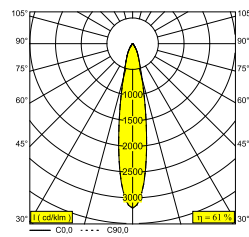

[View on website](#)

General info

LOCATION	outdoor
INSTALLATION	Ceiling Recessed
CUTOUT SHAPE/SIZE (MM)	round - 92
RECESSED DEPTH (MM)	140
THICKNESS OF MOUNTING SURFACE (MM)	max.16
INGRESS PROTECTION	IP65
PROTECTION AGAINST MECHANICAL IMPACT	IK06
WEIGHT (KG)	0.46
ADJUSTABILITY	0° to 20° swiveling, 355° rotatable
INFORMATION	REFLECTOR SP-18° EXCL.LED POWER SUPPLY 350-500mA-DC

Electrical info

CLASS	III
DIM TYPE	depending on type of external power supply
ENERGY CLASS	E
CERTIFICATES	CB, ENEC, EPD

Lightsource info

LIGHTSOURCE NAME	LED
LIGHTSOURCE	LED array 11,6-17,2W / CRI>90 (R9: 52) / 3000K / 1524-2101lm
TM-30 VALUES	Rf: 90 / Rg: 99
SDCM	SDCM1
RISKGROUP	RG1
LM80	L90B10 > 50000
LED TECHNICS (LIGHT SOURCE)	2101lm // 17,2W // 123lm/W
LED TECHNICS (LUMINAIRE)	1276lm // 20W // 65lm/W

Requirements

LED POWER SUPPLY 350 / 500mA-DC DIM

Options

ENTERO RD-M MOUNTING SET S2