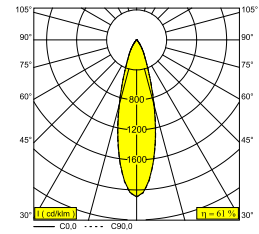

[View on website](#)

General info

LOCATION	outdoor
INSTALLATION	Ceiling Recessed
CUTOUT SHAPE/SIZE (MM)	round - 92
RECESSED DEPTH (MM)	140
THICKNESS OF MOUNTING SURFACE (MM)	max.16
INGRESS PROTECTION	IP65
PROTECTION AGAINST MECHANICAL IMPACT	IK06
WEIGHT (KG)	0.46
ADJUSTABILITY	0° to 20° swiveling, 355° rotatable
INFORMATION	REFLECTOR FL-30° EXCL.LED POWER SUPPLY 350-500mA-DC

Electrical info

CLASS	III
DIM TYPE	depending on type of external power supply
ENERGY CLASS	E
CERTIFICATES	CB, ENEC, EPD

Lightsource info

LIGHTSOURCE NAME	LED
LIGHTSOURCE	LED array 11,6-17,2W / CRI>90 (R9: 52) / 3000K / 1524-2101lm
TM-30 VALUES	Rf: 90 / Rg: 99
SDCM	SDCM1
RISKGROUP	RG1
LM80	L90B10 > 50000
LED TECHNICS (LIGHT SOURCE)	2101lm // 17,2W // 123lm/W
LED TECHNICS (LUMINAIRE)	1290lm // 20W // 65lm/W

Requirements

LED POWER SUPPLY 350 / 500mA-DC DIM

Options

ENTERO RD-M MOUNTING SET S2