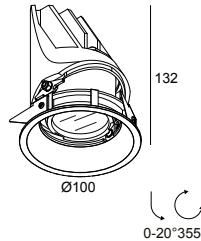

[View on website](#)

General info

LOCATION	outdoor
INSTALLATION	Ceiling Recessed
CUTOUT SHAPE/SIZE (MM)	round - 92
RECESSED DEPTH (MM)	140
THICKNESS OF MOUNTING SURFACE (MM)	max.16
INGRESS PROTECTION	IP65
PROTECTION AGAINST MECHANICAL IMPACT	IK06
WEIGHT (KG)	0.46
ADJUSTABILITY	0° to 20° swiveling, 355° rotatable
INFORMATION	REFLECTOR FL-30° EXCL.LED POWER SUPPLY 350-500mA-DC

Electrical info

CLASS	III
DIM TYPE	depending on type of external power supply
ENERGY CLASS	E
CERTIFICATES	CB, ENEC, EPD

Lightsource info

LIGHTSOURCE NAME	LED
LIGHTSOURCE	LED array 11,6-17,2W / CRI>90 (R9: 52) / 3000K / 1524-2101lm
TM-30 VALUES	Rf: 90 / Rg: 99
SDCM	SDCM1
RISKGROUP	RG1
LM80	L90B10 > 50000
LED TECHNICS (LIGHT SOURCE)	2101lm // 17,2W // 123lm/W
LED TECHNICS (LUMINAIRE)	1290lm // 20W // 65lm/W

Requirements

LED POWER SUPPLY 350 / 500mA-DC DIM

Options

ENTERO RD-M MOUNTING SET S2