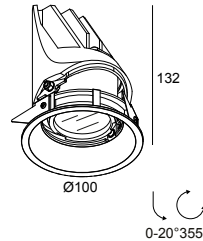

[View on website](#)

General info

LOCATION	outdoor
INSTALLATION	Ceiling Recessed
CUTOUT SHAPE/SIZE (MM)	round - 92
RECESSED DEPTH (MM)	140
THICKNESS OF MOUNTING SURFACE (MM)	max.16
INGRESS PROTECTION	IP65
PROTECTION AGAINST MECHANICAL IMPACT	IK06
WEIGHT (KG)	0.46
ADJUSTABILITY	0° to 20° swiveling, 355° rotatable
INFORMATION	REFLECTOR SP-18° EXCL.DIMMABLE LED POWER SUPPLY 450mA-DC

Electrical info

CLASS	III
DIM TYPE	depending on type of external power supply
ENERGY CLASS	F
CERTIFICATES	CB, ENEC

Lightsource info

LIGHTSOURCE NAME	LED
LIGHTSOURCE	LED array 16,1W / CRI>90 (R9: 50) / 3000K-1800K / 1618lm
TM-30 VALUES	Rf: 90 / Rg: 99
SDCM	SDCM2
RISKGROUP	RG1
LM80	L90B10 > 50000
LED TECHNICS (LIGHT SOURCE)	1618lm // 16,1W // 101lm/W
LED TECHNICS (LUMINAIRE)	983lm // 19W // 53lm/W

Requirements

LED POWER SUPPLY 450mA-DC DIM

Options

ENTERO RD-M MOUNTING SET S2