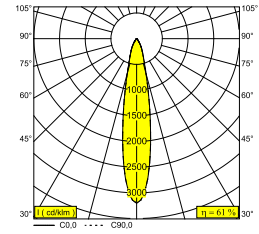

[View on website](#)

General info

LOCATION	outdoor
INSTALLATION	Ceiling Recessed
CUTOUT SHAPE/SIZE (MM)	round - 92
RECESSED DEPTH (MM)	140
THICKNESS OF MOUNTING SURFACE (MM)	max.16
INGRESS PROTECTION	IP65
PROTECTION AGAINST MECHANICAL IMPACT	IK06
WEIGHT (KG)	0.46
ADJUSTABILITY	0° to 20° swiveling, 355° rotatable
INFORMATION	REFLECTOR SP-18° EXCL.DIMMABLE LED POWER SUPPLY 450mA-DC

Electrical info

CLASS	III
DIM TYPE	depending on type of external power supply
ENERGY CLASS	F
CERTIFICATES	CB, ENEC

Lightsource info

LIGHTSOURCE NAME	LED
LIGHTSOURCE	LED array 16,1W / CRI>90 (R9: 50) / 3000K-1800K / 1618lm
TM-30 VALUES	Rf: 90 / Rg: 99
SDCM	SDCM2
RISKGROUP	RG1
LM80	L90B10 > 50000
LED TECHNICS (LIGHT SOURCE)	1618lm // 16,1W // 101lm/W
LED TECHNICS (LUMINAIRE)	983lm // 19W // 53lm/W

Requirements

LED POWER SUPPLY 450mA-DC DIM

Options

ENTERO RD-M MOUNTING SET S2