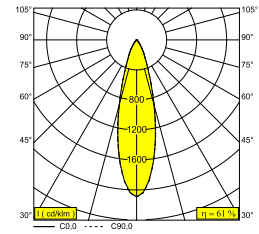

[View on website](#)

General info

LOCATION	outdoor
INSTALLATION	Ceiling Recessed
CUTOUT SHAPE/SIZE (MM)	round - 92
RECESSED DEPTH (MM)	140
THICKNESS OF MOUNTING SURFACE (MM)	max.16
INGRESS PROTECTION	IP65
PROTECTION AGAINST MECHANICAL IMPACT	IK06
WEIGHT (KG)	0.46
ADJUSTABILITY	0° to 20° swiveling, 355° rotatable
INFORMATION	REFLECTOR FL-30° EXCL.DIMMABLE LED POWER SUPPLY 450mA-DC

Electrical info

CLASS	III
DIM TYPE	depending on type of external power supply
ENERGY CLASS	F
CERTIFICATES	CB, ENEC

Lightsource info

LIGHTSOURCE NAME	LED
LIGHTSOURCE	LED array 16,1W / CRI>90 (R9: 50) / 3000K-1800K / 1618lm
TM-30 VALUES	Rf: 90 / Rg: 99
SDCM	SDCM2
RISKGROUP	RG1
LM80	L90B10 > 50000
LED TECHNICS (LIGHT SOURCE)	1618lm // 16,1W // 101lm/W
LED TECHNICS (LUMINAIRE)	993lm // 19W // 54lm/W

Requirements

LED POWER SUPPLY 450mA-DC DIM

Options

ENTERO RD-M MOUNTING SET S2