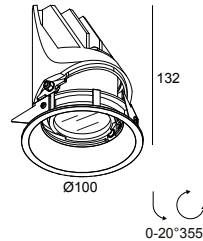

[View on website](#)

General info

LOCATION	outdoor
INSTALLATION	Ceiling Recessed
CUTOUT SHAPE/SIZE (MM)	round - 92
RECESSED DEPTH (MM)	140
THICKNESS OF MOUNTING SURFACE (MM)	max.16
INGRESS PROTECTION	IP65
PROTECTION AGAINST MECHANICAL IMPACT	IK06
WEIGHT (KG)	0.46
ADJUSTABILITY	0° to 20° swiveling, 355° rotatable
INFORMATION	REFLECTOR FL-30° EXCL.DIMMABLE LED POWER SUPPLY 450mA-DC

Electrical info

CLASS	III
DIM TYPE	depending on type of external power supply
ENERGY CLASS	F
CERTIFICATES	CB, ENEC

Lightsource info

LIGHTSOURCE NAME	LED
LIGHTSOURCE	LED array 16,1W / CRI>90 (R9: 50) / 3000K-1800K / 1618lm
TM-30 VALUES	Rf: 90 / Rg: 99
SDCM	SDCM2
RISKGROUP	RG1
LM80	L90B10 > 50000
LED TECHNICS (LIGHT SOURCE)	1618lm // 16,1W // 101lm/W
LED TECHNICS (LUMINAIRE)	993lm // 19W // 54lm/W

Requirements

LED POWER SUPPLY 450mA-DC DIM

Options

ENTERO RD-M MOUNTING SET S2