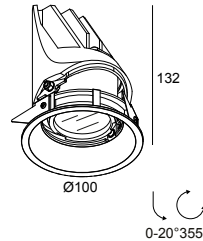

[View on website](#)

General info	
LOCATION	outdoor
INSTALLATION	Ceiling Recessed
CUTOUT SHAPE/SIZE (MM)	round - 92
RECESSED DEPTH (MM)	140
THICKNESS OF MOUNTING SURFACE (MM)	max.16
INGRESS PROTECTION	IP65
PROTECTION AGAINST MECHANICAL IMPACT	IK06
WEIGHT (KG)	0.46
ADJUSTABILITY	0° to 20° swiveling, 355° rotatable
INFORMATION	REFLECTOR SP-18° EXCL.LED POWER SUPPLY 500mA-DC TW - (DALI DT8)
Electrical info	
CLASS	III
DIM TYPE	depending on type of external power supply
ENERGY CLASS	E
CERTIFICATES	CB, ENEC
Lightsource info	
LIGHTSOURCE NAME	LED
LIGHTSOURCE	LED array 9W / CRI>90 (R9: 50) / 1800K-4000K / 979lm
TM-30 VALUES	Rf: 89 / Rg: 100
SDCM	SDCM2
RISKGROUP	RG1
LM80	L90B10 > 50000
LED TECHNICS (LIGHT SOURCE)	979lm // 9W // 109lm/W
LED TECHNICS (LUMINAIRE)	595lm // 10W // 57lm/W

Requirements

LED POWER SUPPLY 500mA-DC TW

Options

ENTERO RD-M MOUNTING SET S2