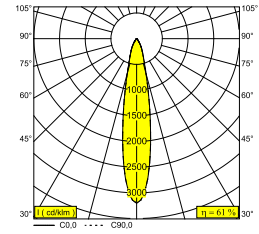

[View on website](#)

General info	
LOCATION	outdoor
INSTALLATION	Ceiling Recessed
CUTOUT SHAPE/SIZE (MM)	round - 92
RECESSED DEPTH (MM)	140
THICKNESS OF MOUNTING SURFACE (MM)	max.16
INGRESS PROTECTION	IP65
PROTECTION AGAINST MECHANICAL IMPACT	IK06
WEIGHT (KG)	0.46
ADJUSTABILITY	0° to 20° swiveling, 355° rotatable
INFORMATION	REFLECTOR SP-18° EXCL.LED POWER SUPPLY 500mA-DC TW - (DALI DT8)
Electrical info	
CLASS	III
DIM TYPE	depending on type of external power supply
ENERGY CLASS	E
CERTIFICATES	CB, ENEC
Lightsource info	
LIGHTSOURCE NAME	LED
LIGHTSOURCE	LED array 9W / CRI>90 (R9: 50) / 1800K-4000K / 979lm
TM-30 VALUES	Rf: 89 / Rg: 100
SDCM	SDCM2
RISKGROUP	RG1
LM80	L90B10 > 50000
LED TECHNICS (LIGHT SOURCE)	979lm // 9W // 109lm/W
LED TECHNICS (LUMINAIRE)	595lm // 10W // 57lm/W

Requirements

LED POWER SUPPLY 500mA-DC TW

Options

ENTERO RD-M MOUNTING SET S2