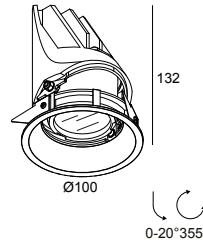

[View on website](#)

General info

LOCATION	outdoor
INSTALLATION	Ceiling Recessed
CUTOUT SHAPE/SIZE (MM)	round - 92
RECESSED DEPTH (MM)	140
THICKNESS OF MOUNTING SURFACE (MM)	max.16
INGRESS PROTECTION	IP65
PROTECTION AGAINST MECHANICAL IMPACT	IK06
WEIGHT (KG)	0.46
ADJUSTABILITY	0° to 20° swiveling, 355° rotatable
INFORMATION	REFLECTOR FL-30° EXCL.LED POWER SUPPLY 500mA-DC TW - (DALI DT8)

Electrical info

CLASS	III
DIM TYPE	depending on type of external power supply
ENERGY CLASS	E
CERTIFICATES	CB, ENEC

Lightsource info

LIGHTSOURCE NAME	LED
LIGHTSOURCE	LED array 9W / CRI>90 (R9: 50) / 1800K-4000K / 979lm
TM-30 VALUES	Rf: 89 / Rg: 100
SDCM	SDCM2
RISKGROUP	RG1
LM80	L90B10 > 50000
LED TECHNICS (LIGHT SOURCE)	979lm // 9W // 109lm/W
LED TECHNICS (LUMINAIRE)	601lm // 10W // 58lm/W

Requirements

LED POWER SUPPLY 500mA-DC TW

Options

ENTERO RD-M MOUNTING SET S2