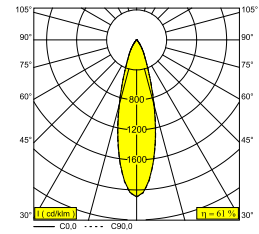

[View on website](#)

General info

LOCATION	outdoor
INSTALLATION	Ceiling Recessed
CUTOUT SHAPE/SIZE (MM)	round - 92
RECESSED DEPTH (MM)	140
THICKNESS OF MOUNTING SURFACE (MM)	max.16
INGRESS PROTECTION	IP65
PROTECTION AGAINST MECHANICAL IMPACT	IK06
WEIGHT (KG)	0.46
ADJUSTABILITY	0° to 20° swiveling, 355° rotatable
INFORMATION	REFLECTOR FL-30° EXCL.LED POWER SUPPLY 500mA-DC TW - (DALI DT8)

Electrical info

CLASS	III
DIM TYPE	depending on type of external power supply
ENERGY CLASS	E
CERTIFICATES	CB, ENEC

Lightsource info

LIGHTSOURCE NAME	LED
LIGHTSOURCE	LED array 9W / CRI>90 (R9: 50) / 1800K-4000K / 979lm
TM-30 VALUES	Rf: 89 / Rg: 100
SDCM	SDCM2
RISKGROUP	RG1
LM80	L90B10 > 50000
LED TECHNICS (LIGHT SOURCE)	979lm // 9W // 109lm/W
LED TECHNICS (LUMINAIRE)	601lm // 10W // 58lm/W

Requirements

LED POWER SUPPLY 500mA-DC TW

Options

ENTERO RD-M MOUNTING SET S2