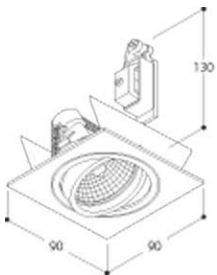

SOLID SQUARE MOBY GU10

LED PAR16 - Max. 10W
240V 50-60Hz
Dimmable R
Adjustability 350° TILT 30°
Lampholder GU10

0,20kg

IP20

Finish

Brushed Alu

228472

Textured White

228518

Textured Black

228526

Installation

Cutout

DIA80 mm

Inst. Height

135 mm