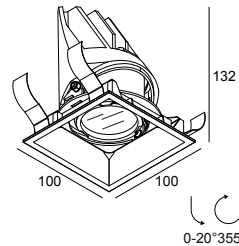

[View on website](#)

General info

LOCATION	outdoor
INSTALLATION	Ceiling Recessed
CUTOUT SHAPE/SIZE (MM)	square - 92 x 92
RECESSED DEPTH (MM)	140
THICKNESS OF MOUNTING SURFACE (MM)	12,5 or 25
INGRESS PROTECTION	IP65
PROTECTION AGAINST MECHANICAL IMPACT	IK06
WEIGHT (KG)	0.495
ADJUSTABILITY	0° to 20° swiveling, 355° rotatable
INFORMATION	LENS SP-10° EXCL.LED POWER SUPPLY 350-700mA-DC

Electrical info

CLASS	III
DIM TYPE	depending on type of external power supply
ENERGY CLASS	F
CERTIFICATES	CB, ENEC

Lightsource info

LIGHTSOURCE NAME	LED
LIGHTSOURCE	LED array 3,9-8,2W / CRI>90 (R9: 56) / 2700K / 385-677lm
TM-30 VALUES	Rf: 91 / Rg: 99
SDCM	SDCM2
RISKGROUP	RG2 (threshold 0,6m)
LM80	L90B10 > 41000
LED TECHNICS (LIGHT SOURCE)	677lm // 8,2W // 83lm/W
LED TECHNICS (LUMINAIRE)	555lm // 9W // 59lm/W

Requirements

LED POWER SUPPLY 350 / 500 / 700mA-DC DIM

Accessories

ENTERO M HONEYCOMB