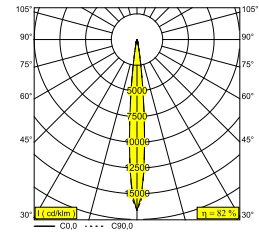

[View on website](#)

General info

LOCATION	outdoor
INSTALLATION	Ceiling Recessed
CUTOUT SHAPE/SIZE (MM)	square - 92 x 92
RECESSED DEPTH (MM)	140
THICKNESS OF MOUNTING SURFACE (MM)	12,5 or 25
INGRESS PROTECTION	IP65
PROTECTION AGAINST MECHANICAL IMPACT	IK06
WEIGHT (KG)	0.495
ADJUSTABILITY	0° to 20° swiveling, 355° rotatable
INFORMATION	LENS SP-10° EXCL.LED POWER SUPPLY 350-700mA-DC

Electrical info

CLASS	III
DIM TYPE	depending on type of external power supply
ENERGY CLASS	F
CERTIFICATES	CB, ENEC

Lightsource info

LIGHTSOURCE NAME	LED
LIGHTSOURCE	LED array 3,9-8,2W / CRI>90 (R9: 56) / 2700K / 385-677lm
TM-30 VALUES	Rf: 91 / Rg: 99
SDCM	SDCM2
RISKGROUP	RG2 (threshold 0,6m)
LM80	L90B10 > 41000
LED TECHNICS (LIGHT SOURCE)	677lm // 8,2W // 83lm/W
LED TECHNICS (LUMINAIRE)	555lm // 9W // 59lm/W

Requirements

LED POWER SUPPLY 350 / 500 / 700mA-DC DIM

Accessories

ENTERO M HONEYCOMB