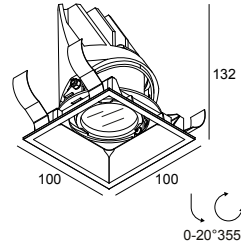

[View on website](#)

General info

LOCATION	outdoor
INSTALLATION	Ceiling Recessed
CUTOUT SHAPE/SIZE (MM)	square - 92 x 92
RECESSED DEPTH (MM)	140
THICKNESS OF MOUNTING SURFACE (MM)	12,5 or 25
INGRESS PROTECTION	IP65
PROTECTION AGAINST MECHANICAL IMPACT	IK06
WEIGHT (KG)	0.465
ADJUSTABILITY	0° to 20° swiveling, 355° rotatable
INFORMATION	REFLECTOR SP-18° EXCL.LED POWER SUPPLY 350-500mA-DC

Electrical info

CLASS	III
DIM TYPE	depending on type of external power supply
ENERGY CLASS	E
CERTIFICATES	CB, ENEC

Lightsource info

LIGHTSOURCE NAME	LED
LIGHTSOURCE	LED array 11,6-17,2W / CRI>90 (R9: 60) / 2700K / 1458-2009lm
TM-30 VALUES	Rf: 89 / Rg: 100
SDCM	SDCM1
RISKGROUP	RG1
LM80	L90B10 > 50000
LED TECHNICS (LIGHT SOURCE)	2009lm // 17,2W // 117lm/W
LED TECHNICS (LUMINAIRE)	1222lm // 20W // 62lm/W

Requirements

LED POWER SUPPLY 350 / 500mA-DC DIM