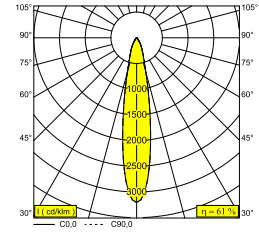

[View on website](#)

General info

LOCATION	outdoor
INSTALLATION	Ceiling Recessed
CUTOUT SHAPE/SIZE (MM)	square - 92 x 92
RECESSED DEPTH (MM)	140
THICKNESS OF MOUNTING SURFACE (MM)	12,5 or 25
INGRESS PROTECTION	IP65
PROTECTION AGAINST MECHANICAL IMPACT	IK06
WEIGHT (KG)	0.465
ADJUSTABILITY	0° to 20° swiveling, 355° rotatable
INFORMATION	REFLECTOR SP-18° EXCL.LED POWER SUPPLY 350-500mA-DC

Electrical info

CLASS	III
DIM TYPE	depending on type of external power supply
ENERGY CLASS	E
CERTIFICATES	CB, ENEC

Lightsource info

LIGHTSOURCE NAME	LED
LIGHTSOURCE	LED array 11,6-17,2W / CRI>90 (R9: 60) / 2700K / 1458-2009lm
TM-30 VALUES	Rf: 89 / Rg: 100
SDCM	SDCM1
RISKGROUP	RG1
LM80	L90B10 > 50000
LED TECHNICS (LIGHT SOURCE)	2009lm // 17,2W // 117lm/W
LED TECHNICS (LUMINAIRE)	1222lm // 20W // 62lm/W

Requirements

LED POWER SUPPLY 350 / 500mA-DC DIM