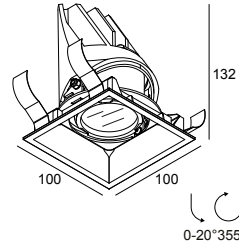

[View on website](#)

General info

LOCATION	outdoor
INSTALLATION	Ceiling Recessed
CUTOUT SHAPE/SIZE (MM)	square - 92 x 92
RECESSED DEPTH (MM)	140
THICKNESS OF MOUNTING SURFACE (MM)	12,5 or 25
INGRESS PROTECTION	IP65
PROTECTION AGAINST MECHANICAL IMPACT	IK06
WEIGHT (KG)	0.465
ADJUSTABILITY	0° to 20° swiveling, 355° rotatable
INFORMATION	REFLECTOR FL-30° EXCL.LED POWER SUPPLY 350-500mA-DC

Electrical info

CLASS	III
DIM TYPE	depending on type of external power supply
ENERGY CLASS	E
CERTIFICATES	CB, ENEC

Lightsource info

LIGHTSOURCE NAME	LED
LIGHTSOURCE	LED array 11,6-17,2W / CRI>90 (R9: 60) / 2700K / 1458-2009lm
TM-30 VALUES	Rf: 89 / Rg: 100
SDCM	SDCM1
RISKGROUP	RG1
LM80	L90B10 > 50000
LED TECHNICS (LIGHT SOURCE)	2009lm // 17,2W // 117lm/W
LED TECHNICS (LUMINAIRE)	1234lm // 20W // 62lm/W

Requirements

LED POWER SUPPLY 350 / 500mA-DC DIM