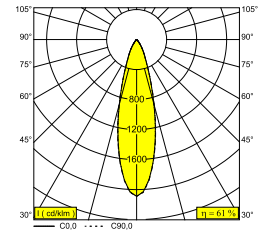

[View on website](#)

General info

LOCATION	outdoor
INSTALLATION	Ceiling Recessed
CUTOUT SHAPE/SIZE (MM)	square - 92 x 92
RECESSED DEPTH (MM)	140
THICKNESS OF MOUNTING SURFACE (MM)	12,5 or 25
INGRESS PROTECTION	IP65
PROTECTION AGAINST MECHANICAL IMPACT	IK06
WEIGHT (KG)	0.465
ADJUSTABILITY	0° to 20° swiveling, 355° rotatable
INFORMATION	REFLECTOR FL-30° EXCL.LED POWER SUPPLY 350-500mA-DC

Electrical info

CLASS	III
DIM TYPE	depending on type of external power supply
ENERGY CLASS	E
CERTIFICATES	CB, ENEC

Lightsource info

LIGHTSOURCE NAME	LED
LIGHTSOURCE	LED array 11,6-17,2W / CRI>90 (R9: 60) / 2700K / 1458-2009lm
TM-30 VALUES	Rf: 89 / Rg: 100
SDCM	SDCM1
RISKGROUP	RG1
LM80	L90B10 > 50000
LED TECHNICS (LIGHT SOURCE)	2009lm // 17,2W // 117lm/W
LED TECHNICS (LUMINAIRE)	1234lm // 20W // 62lm/W

Requirements

LED POWER SUPPLY 350 / 500mA-DC DIM