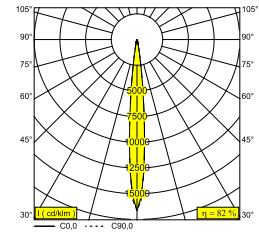

[View on website](#)

General info

LOCATION	outdoor
INSTALLATION	Ceiling Recessed
CUTOUT SHAPE/SIZE (MM)	square - 92 x 92
RECESSED DEPTH (MM)	140
THICKNESS OF MOUNTING SURFACE (MM)	12,5 or 25
INGRESS PROTECTION	IP65
PROTECTION AGAINST MECHANICAL IMPACT	IK06
WEIGHT (KG)	0.495
ADJUSTABILITY	0° to 20° swiveling, 355° rotatable
INFORMATION	LENS SP-10° EXCL.LED POWER SUPPLY 350-700mA-DC

Electrical info

CLASS	III
DIM TYPE	depending on type of external power supply
ENERGY CLASS	F
CERTIFICATES	CB, ENEC

Lightsource info

LIGHTSOURCE NAME	LED
LIGHTSOURCE	LED array 3,9-8,2W / CRI>90 (R9: 55) / 3000K / 385-677lm
TM-30 VALUES	Rf: 92 / Rg: 98
SDCM	SDCM2
RISKGROUPE	RG2 (threshold 0,6m)
LM80	L90B10 > 41000
LED TECHNICS (LIGHT SOURCE)	677lm // 8,2W // 83lm/W
LED TECHNICS (LUMINAIRE)	555lm // 9W // 59lm/W

Requirements

LED POWER SUPPLY 350 / 500 / 700mA-DC DIM

Accessories

ENTERO M HONEYCOMB