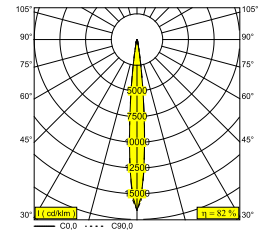

[View on website](#)

General info

LOCATION	outdoor
INSTALLATION	Ceiling Recessed
CUTOUT SHAPE/SIZE (MM)	square - 92 x 92
RECESSED DEPTH (MM)	140
THICKNESS OF MOUNTING SURFACE (MM)	12,5 or 25
INGRESS PROTECTION	IP65
PROTECTION AGAINST MECHANICAL IMPACT	IK06
WEIGHT (KG)	0.495
ADJUSTABILITY	0° to 20° swiveling, 355° rotatable
INFORMATION	LENS SP-10° EXCL.LED POWER SUPPLY 350-700mA-DC

Electrical info

CLASS	III
DIM TYPE	depending on type of external power supply
ENERGY CLASS	F
CERTIFICATES	CB, ENEC

Lightsource info

LIGHTSOURCE NAME	LED
LIGHTSOURCE	LED array 3,9-8,2W / CRI>90 (R9: 55) / 3000K / 385-677lm
TM-30 VALUES	Rf: 92 / Rg: 98
SDCM	SDCM2
RISKGROUP	RG2 (threshold 0,6m)
LM80	L90B10 > 41000
LED TECHNICS (LIGHT SOURCE)	677lm // 8,2W // 83lm/W
LED TECHNICS (LUMINAIRE)	555lm // 9W // 59lm/W

Requirements

LED POWER SUPPLY 350 / 500 / 700mA-DC DIM

Accessories

ENTERO M HONEYCOMB