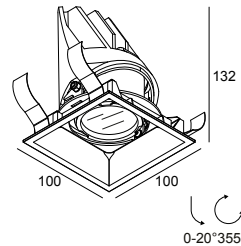

[View on website](#)

General info

LOCATION	outdoor
INSTALLATION	Ceiling Recessed
CUTOUT SHAPE/SIZE (MM)	square - 92 x 92
RECESSED DEPTH (MM)	140
THICKNESS OF MOUNTING SURFACE (MM)	12,5 or 25
INGRESS PROTECTION	IP65
PROTECTION AGAINST MECHANICAL IMPACT	IK06
WEIGHT (KG)	0.495
ADJUSTABILITY	0° to 20° swiveling, 355° rotatable
INFORMATION	LENS SP-10° EXCL.LED POWER SUPPLY 350-700mA-DC

Electrical info

CLASS	III
DIM TYPE	depending on type of external power supply
ENERGY CLASS	F
CERTIFICATES	CB, ENEC

Lightsource info

LIGHTSOURCE NAME	LED
LIGHTSOURCE	LED array 3,9-8,2W / CRI>90 (R9: 55) / 3000K / 385-677lm
TM-30 VALUES	Rf: 92 / Rg: 98
SDCM	SDCM2
RISKGROUP	RG2 (threshold 0,6m)
LM80	L90B10 > 41000
LED TECHNICS (LIGHT SOURCE)	677lm // 8,2W // 83lm/W
LED TECHNICS (LUMINAIRE)	555lm // 9W // 59lm/W

Requirements

LED POWER SUPPLY 350 / 500 / 700mA-DC DIM

Accessories

ENTERO M HONEYCOMB