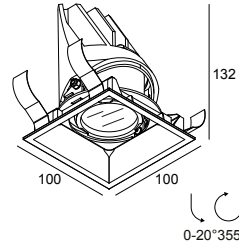

[View on website](#)

General info

LOCATION	outdoor
INSTALLATION	Ceiling Recessed
CUTOUT SHAPE/SIZE (MM)	square - 92 x 92
RECESSED DEPTH (MM)	140
THICKNESS OF MOUNTING SURFACE (MM)	12,5 or 25
INGRESS PROTECTION	IP65
PROTECTION AGAINST MECHANICAL IMPACT	IK06
WEIGHT (KG)	0.465
ADJUSTABILITY	0° to 20° swiveling, 355° rotatable
INFORMATION	REFLECTOR SP-18° EXCL.LED POWER SUPPLY 350-500mA-DC

Electrical info

CLASS	III
DIM TYPE	depending on type of external power supply
ENERGY CLASS	E
CERTIFICATES	CB, ENEC

Lightsource info

LIGHTSOURCE NAME	LED
LIGHTSOURCE	LED array 11,6-17,2W / CRI>90 (R9: 52) / 3000K / 1524-2101lm
TM-30 VALUES	Rf: 90 / Rg: 99
SDCM	SDCM1
RISKGROUP	RG1
LM80	L90B10 > 50000
LED TECHNICS (LIGHT SOURCE)	2101lm // 17,2W // 123lm/W
LED TECHNICS (LUMINAIRE)	1278lm // 20W // 65lm/W

Requirements

LED POWER SUPPLY 350 / 500mA-DC DIM