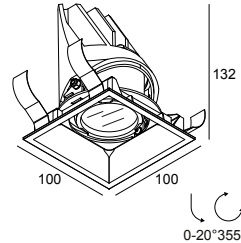

[View on website](#)

General info

LOCATION	outdoor
INSTALLATION	Ceiling Recessed
CUTOUT SHAPE/SIZE (MM)	square - 92 x 92
RECESSED DEPTH (MM)	140
THICKNESS OF MOUNTING SURFACE (MM)	12,5 or 25
INGRESS PROTECTION	IP65
PROTECTION AGAINST MECHANICAL IMPACT	IK06
WEIGHT (KG)	0.465
ADJUSTABILITY	0° to 20° swiveling, 355° rotatable
INFORMATION	REFLECTOR FL-30° EXCL.LED POWER SUPPLY 350-500mA-DC

Electrical info

CLASS	III
DIM TYPE	depending on type of external power supply
ENERGY CLASS	E
CERTIFICATES	CB, ENEC

Lightsource info

LIGHTSOURCE NAME	LED
LIGHTSOURCE	LED array 11,6-17,2W / CRI>90 (R9: 52) / 3000K / 1524-2101lm
TM-30 VALUES	Rf: 90 / Rg: 99
SDCM	SDCM1
RISKGROUP	RG1
LM80	L90B10 > 50000
LED TECHNICS (LIGHT SOURCE)	2101lm // 17,2W // 123lm/W
LED TECHNICS (LUMINAIRE)	1291lm // 20W // 65lm/W

Requirements

LED POWER SUPPLY 350 / 500mA-DC DIM