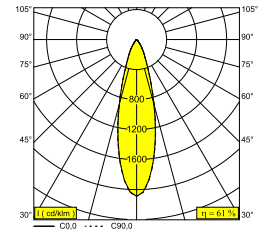

[View on website](#)

General info

LOCATION	outdoor
INSTALLATION	Ceiling Recessed
CUTOUT SHAPE/SIZE (MM)	square - 92 x 92
RECESSED DEPTH (MM)	140
THICKNESS OF MOUNTING SURFACE (MM)	12,5 or 25
INGRESS PROTECTION	IP65
PROTECTION AGAINST MECHANICAL IMPACT	IK06
WEIGHT (KG)	0.465
ADJUSTABILITY	0° to 20° swiveling, 355° rotatable
INFORMATION	REFLECTOR FL-30° EXCL.LED POWER SUPPLY 350-500mA-DC

Electrical info

CLASS	III
DIM TYPE	depending on type of external power supply
ENERGY CLASS	E
CERTIFICATES	CB, ENEC

Lightsource info

LIGHTSOURCE NAME	LED
LIGHTSOURCE	LED array 11,6-17,2W / CRI>90 (R9: 52) / 3000K / 1524-2101lm
TM-30 VALUES	Rf: 90 / Rg: 99
SDCM	SDCM1
RISKGROUP	RG1
LM80	L90B10 > 50000
LED TECHNICS (LIGHT SOURCE)	2101lm // 17,2W // 123lm/W
LED TECHNICS (LUMINAIRE)	1291lm // 20W // 65lm/W

Requirements

LED POWER SUPPLY 350 / 500mA-DC DIM