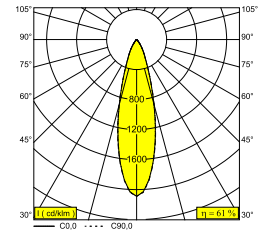

[View on website](#)

General info

LOCATION	outdoor
INSTALLATION	Ceiling Recessed
CUTOUT SHAPE/SIZE (MM)	square - 92 x 92
RECESSED DEPTH (MM)	140
THICKNESS OF MOUNTING SURFACE (MM)	12,5 or 25
INGRESS PROTECTION	IP65
PROTECTION AGAINST MECHANICAL IMPACT	IK06
WEIGHT (KG)	0.465
ADJUSTABILITY	0° to 20° swiveling, 355° rotatable
INFORMATION	REFLECTOR FL-30° EXCL.LED POWER SUPPLY 350-500mA-DC

Electrical info

CLASS	III
DIM TYPE	depending on type of external power supply
ENERGY CLASS	E
CERTIFICATES	CB, ENEC

Lightsource info

LIGHTSOURCE NAME	LED
LIGHTSOURCE	LED array 11,6-17,2W / CRI>90 (R9: 52) / 3000K / 1524-2101lm
TM-30 VALUES	Rf: 90 / Rg: 99
SDCM	SDCM1
RISKGROUP	RG1
LM80	L90B10 > 50000
LED TECHNICS (LIGHT SOURCE)	2101lm // 17,2W // 123lm/W
LED TECHNICS (LUMINAIRE)	1291lm // 20W // 65lm/W

Requirements

LED POWER SUPPLY 350 / 500mA-DC DIM