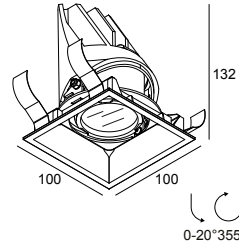

[View on website](#)

General info

LOCATION	outdoor
INSTALLATION	Ceiling Recessed
CUTOUT SHAPE/SIZE (MM)	square - 92 x 92
RECESSED DEPTH (MM)	140
THICKNESS OF MOUNTING SURFACE (MM)	12,5 or 25
INGRESS PROTECTION	IP65
PROTECTION AGAINST MECHANICAL IMPACT	IK06
WEIGHT (KG)	0.465
ADJUSTABILITY	0° to 20° swiveling, 355° rotatable
INFORMATION	REFLECTOR FL-30° EXCL.LED POWER SUPPLY 350-500mA-DC

Electrical info

CLASS	III
DIM TYPE	depending on type of external power supply
ENERGY CLASS	E
CERTIFICATES	CB, ENEC

Lightsource info

LIGHTSOURCE NAME	LED
LIGHTSOURCE	LED array 11,6-17,2W / CRI>90 (R9: 52) / 3000K / 1524-2101lm
TM-30 VALUES	Rf: 90 / Rg: 99
SDCM	SDCM1
RISKGROUP	RG1
LM80	L90B10 > 50000
LED TECHNICS (LIGHT SOURCE)	2101lm // 17,2W // 123lm/W
LED TECHNICS (LUMINAIRE)	1291lm // 20W // 65lm/W

Requirements

LED POWER SUPPLY 350 / 500mA-DC DIM