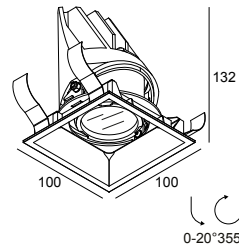

[View on website](#)

General info

LOCATION	outdoor
INSTALLATION	Ceiling Recessed
CUTOUT SHAPE/SIZE (MM)	square - 92 x 92
RECESSED DEPTH (MM)	140
THICKNESS OF MOUNTING SURFACE (MM)	12,5 or 25
INGRESS PROTECTION	IP65
PROTECTION AGAINST MECHANICAL IMPACT	IK06
WEIGHT (KG)	0.465
ADJUSTABILITY	0° to 20° swiveling, 355° rotatable
INFORMATION	REFLECTOR SP-18° EXCL.DIMMABLE LED POWER SUPPLY 450mA-DC

Electrical info

CLASS	III
DIM TYPE	depending on type of external power supply
ENERGY CLASS	F
CERTIFICATES	CB, ENEC

Lightsource info

LIGHTSOURCE NAME	LED
LIGHTSOURCE	LED array 16,1W / CRI>90 (R9: 50) / 3000K-1800K / 1618lm
TM-30 VALUES	Rf: 90 / Rg: 99
SDCM	SDCM2
RISKGROUP	RG1
LM80	L90B10 > 50000
LED TECHNICS (LIGHT SOURCE)	1618lm // 16,1W // 101lm/W
LED TECHNICS (LUMINAIRE)	984lm // 19W // 53lm/W

Requirements

LED POWER SUPPLY 450mA-DC DIM