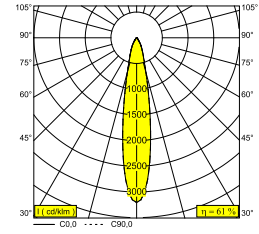

[View on website](#)

General info

LOCATION	outdoor
INSTALLATION	Ceiling Recessed
CUTOUT SHAPE/SIZE (MM)	square - 92 x 92
RECESSED DEPTH (MM)	140
THICKNESS OF MOUNTING SURFACE (MM)	12,5 or 25
INGRESS PROTECTION	IP65
PROTECTION AGAINST MECHANICAL IMPACT	IK06
WEIGHT (KG)	0.465
ADJUSTABILITY	0° to 20° swiveling, 355° rotatable
INFORMATION	REFLECTOR SP-18° EXCL.DIMMABLE LED POWER SUPPLY 450mA-DC

Electrical info

CLASS	III
DIM TYPE	depending on type of external power supply
ENERGY CLASS	F
CERTIFICATES	CB, ENEC

Lightsource info

LIGHTSOURCE NAME	LED
LIGHTSOURCE	LED array 16,1W / CRI>90 (R9: 50) / 3000K-1800K / 1618lm
TM-30 VALUES	Rf: 90 / Rg: 99
SDCM	SDCM2
RISKGROUP	RG1
LM80	L90B10 > 50000
LED TECHNICS (LIGHT SOURCE)	1618lm // 16,1W // 101lm/W
LED TECHNICS (LUMINAIRE)	984lm // 19W // 53lm/W

Requirements

LED POWER SUPPLY 450mA-DC DIM