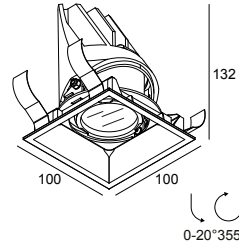

[View on website](#)

General info

LOCATION	outdoor
INSTALLATION	Ceiling Recessed
CUTOUT SHAPE/SIZE (MM)	square - 92 x 92
RECESSED DEPTH (MM)	140
THICKNESS OF MOUNTING SURFACE (MM)	12,5 or 25
INGRESS PROTECTION	IP65
PROTECTION AGAINST MECHANICAL IMPACT	IK06
WEIGHT (KG)	0.465
ADJUSTABILITY	0° to 20° swiveling, 355° rotatable
INFORMATION	REFLECTOR FL-30° EXCL.DIMMABLE LED POWER SUPPLY 450mA-DC

Electrical info

CLASS	III
DIM TYPE	depending on type of external power supply
ENERGY CLASS	F
CERTIFICATES	CB, ENEC

Lightsource info

LIGHTSOURCE NAME	LED
LIGHTSOURCE	LED array 16,1W / CRI>90 (R9: 50) / 3000K-1800K / 1618lm
TM-30 VALUES	Rf: 90 / Rg: 99
SDCM	SDCM2
RISKGROUP	RG1
LM80	L90B10 > 50000
LED TECHNICS (LIGHT SOURCE)	1618lm // 16,1W // 101lm/W
LED TECHNICS (LUMINAIRE)	994lm // 19W // 54lm/W

Requirements

LED POWER SUPPLY 450mA-DC DIM