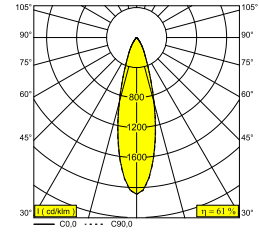

[View on website](#)

General info

LOCATION	outdoor
INSTALLATION	Ceiling Recessed
CUTOUT SHAPE/SIZE (MM)	square - 92 x 92
RECESSED DEPTH (MM)	140
THICKNESS OF MOUNTING SURFACE (MM)	12,5 or 25
INGRESS PROTECTION	IP65
PROTECTION AGAINST MECHANICAL IMPACT	IK06
WEIGHT (KG)	0.465
ADJUSTABILITY	0° to 20° swiveling, 355° rotatable
INFORMATION	REFLECTOR FL-30° EXCL.DIMMABLE LED POWER SUPPLY 450mA-DC

Electrical info

CLASS	III
DIM TYPE	depending on type of external power supply
ENERGY CLASS	F
CERTIFICATES	CB, ENEC

Lightsource info

LIGHTSOURCE NAME	LED
LIGHTSOURCE	LED array 16,1W / CRI>90 (R9: 50) / 3000K-1800K / 1618lm
TM-30 VALUES	Rf: 90 / Rg: 99
SDCM	SDCM2
RISKGROUP	RG1
LM80	L90B10 > 50000
LED TECHNICS (LIGHT SOURCE)	1618lm // 16,1W // 101lm/W
LED TECHNICS (LUMINAIRE)	994lm // 19W // 54lm/W

Requirements

LED POWER SUPPLY 450mA-DC DIM