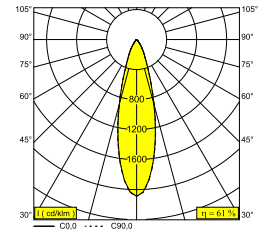

[View on website](#)

General info

LOCATION	outdoor
INSTALLATION	Ceiling Recessed
CUTOUT SHAPE/SIZE (MM)	square - 92 x 92
RECESSED DEPTH (MM)	140
THICKNESS OF MOUNTING SURFACE (MM)	12,5 or 25
INGRESS PROTECTION	IP65
PROTECTION AGAINST MECHANICAL IMPACT	IK06
WEIGHT (KG)	0.465
ADJUSTABILITY	0° to 20° swiveling, 355° rotatable
INFORMATION	REFLECTOR FL-30° EXCL.DIMMABLE LED POWER SUPPLY 450mA-DC

Electrical info

CLASS	III
DIM TYPE	depending on type of external power supply
ENERGY CLASS	F
CERTIFICATES	CB, ENEC

Lightsource info

LIGHTSOURCE NAME	LED
LIGHTSOURCE	LED array 16,1W / CRI>90 (R9: 50) / 3000K-1800K / 1618lm
TM-30 VALUES	Rf: 90 / Rg: 99
SDCM	SDCM2
RISKGROUP	RG1
LM80	L90B10 > 50000
LED TECHNICS (LIGHT SOURCE)	1618lm // 16,1W // 101lm/W
LED TECHNICS (LUMINAIRE)	994lm // 19W // 54lm/W

Requirements

LED POWER SUPPLY 450mA-DC DIM