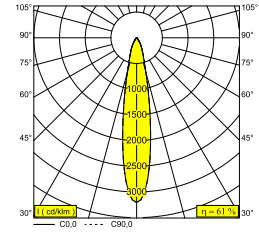

[View on website](#)

General info

LOCATION	outdoor
INSTALLATION	Ceiling Recessed
CUTOUT SHAPE/SIZE (MM)	square - 92 x 92
RECESSED DEPTH (MM)	140
THICKNESS OF MOUNTING SURFACE (MM)	12,5 or 25
INGRESS PROTECTION	IP65
PROTECTION AGAINST MECHANICAL IMPACT	IK06
WEIGHT (KG)	0.465
ADJUSTABILITY	0° to 20° swiveling, 355° rotatable
INFORMATION	REFLECTOR SP-18° EXCL.LED POWER SUPPLY 500mA-DC TW - (DALI DT8)

Electrical info

CLASS	III
DIM TYPE	depending on type of external power supply
ENERGY CLASS	E
CERTIFICATES	CB, ENEC

Lightsource info

LIGHTSOURCE NAME	LED
LIGHTSOURCE	LED array 9W / CRI>90 (R9: 50) / 1800K-4000K / 979lm
TM-30 VALUES	Rf: 89 / Rg: 100
SDCM	SDCM2
RISKGROUP	RG1
LM80	L90B10 > 50000
LED TECHNICS (LIGHT SOURCE)	979lm // 9W // 109lm/W
LED TECHNICS (LUMINAIRE)	596lm // 10W // 58lm/W

Requirements

LED POWER SUPPLY 500mA-DC TW