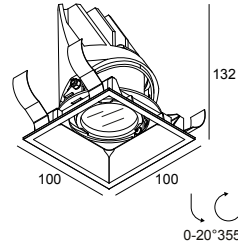

[View on website](#)

General info

LOCATION	outdoor
INSTALLATION	Ceiling Recessed
CUTOUT SHAPE/SIZE (MM)	square - 92 x 92
RECESSED DEPTH (MM)	140
THICKNESS OF MOUNTING SURFACE (MM)	12,5 or 25
INGRESS PROTECTION	IP65
PROTECTION AGAINST MECHANICAL IMPACT	IK06
WEIGHT (KG)	0.465
ADJUSTABILITY	0° to 20° swiveling, 355° rotatable
INFORMATION	REFLECTOR SP-18° EXCL.LED POWER SUPPLY 500mA-DC TW - (DALI DT8)

Electrical info

CLASS	III
DIM TYPE	depending on type of external power supply
ENERGY CLASS	E
CERTIFICATES	CB, ENEC

Lightsource info

LIGHTSOURCE NAME	LED
LIGHTSOURCE	LED array 9W / CRI>90 (R9: 50) / 1800K-4000K / 979lm
TM-30 VALUES	Rf: 89 / Rg: 100
SDCM	SDCM2
RISKGROUP	RG1
LM80	L90B10 > 50000
LED TECHNICS (LIGHT SOURCE)	979lm // 9W // 109lm/W
LED TECHNICS (LUMINAIRE)	596lm // 10W // 58lm/W

Requirements

LED POWER SUPPLY 500mA-DC TW