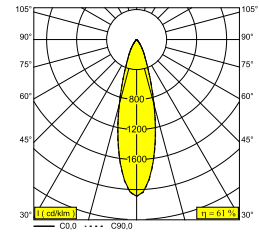

[View on website](#)

General info

LOCATION	outdoor
INSTALLATION	Ceiling Recessed
CUTOUT SHAPE/SIZE (MM)	square - 92 x 92
RECESSED DEPTH (MM)	140
THICKNESS OF MOUNTING SURFACE (MM)	12,5 or 25
INGRESS PROTECTION	IP65
PROTECTION AGAINST MECHANICAL IMPACT	IK06
WEIGHT (KG)	0.465
ADJUSTABILITY	0° to 20° swiveling, 355° rotatable
INFORMATION	REFLECTOR FL-30° EXCL.LED POWER SUPPLY 500mA-DC TW - (DALI DT8)

Electrical info

CLASS	III
DIM TYPE	depending on type of external power supply
ENERGY CLASS	E
CERTIFICATES	CB, ENEC

Lightsource info

LIGHTSOURCE NAME	LED
LIGHTSOURCE	LED array 9W / CRI>90 (R9: 50) / 1800K-4000K / 979lm
TM-30 VALUES	Rf: 89 / Rg: 100
SDCM	SDCM2
RISKGROUP	RG1
LM80	L90B10 > 50000
LED TECHNICS (LIGHT SOURCE)	979lm // 9W // 109lm/W
LED TECHNICS (LUMINAIRE)	602lm // 10W // 58lm/W

Requirements

LED POWER SUPPLY 500mA-DC TW