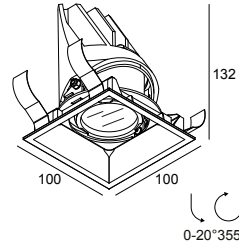

[View on website](#)

General info

LOCATION	outdoor
INSTALLATION	Ceiling Recessed
CUTOUT SHAPE/SIZE (MM)	square - 92 x 92
RECESSED DEPTH (MM)	140
THICKNESS OF MOUNTING SURFACE (MM)	12,5 or 25
INGRESS PROTECTION	IP65
PROTECTION AGAINST MECHANICAL IMPACT	IK06
WEIGHT (KG)	0.465
ADJUSTABILITY	0° to 20° swiveling, 355° rotatable
INFORMATION	REFLECTOR FL-30° EXCL.LED POWER SUPPLY 500mA-DC TW - (DALI DT8)

Electrical info

CLASS	III
DIM TYPE	depending on type of external power supply
ENERGY CLASS	E
CERTIFICATES	CB, ENEC

Lightsource info

LIGHTSOURCE NAME	LED
LIGHTSOURCE	LED array 9W / CRI>90 (R9: 50) / 1800K-4000K / 979lm
TM-30 VALUES	Rf: 89 / Rg: 100
SDCM	SDCM2
RISKGROUP	RG1
LM80	L90B10 > 50000
LED TECHNICS (LIGHT SOURCE)	979lm // 9W // 109lm/W
LED TECHNICS (LUMINAIRE)	602lm // 10W // 58lm/W

Requirements

LED POWER SUPPLY 500mA-DC TW