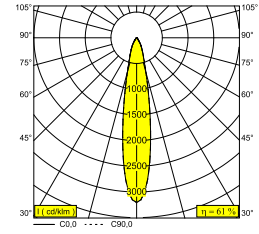

[View on website](#)

General info

LOCATION	outdoor
INSTALLATION	Ceiling Recessed
CUTOUT SHAPE/SIZE (MM)	square - 92 x 92
RECESSED DEPTH (MM)	140
THICKNESS OF MOUNTING SURFACE (MM)	12,5 or 25
INGRESS PROTECTION	IP65
PROTECTION AGAINST MECHANICAL IMPACT	IK06
WEIGHT (KG)	0.465
ADJUSTABILITY	0° to 20° swiveling, 355° rotatable
INFORMATION	REFLECTOR SP-18° EXCL.LED POWER SUPPLY 500mA-DC TW - (DALI DT8)

Electrical info

CLASS	III
DIM TYPE	depending on type of external power supply
ENERGY CLASS	E
CERTIFICATES	CB, ENEC

Lightsource info

LIGHTSOURCE NAME	LED
LIGHTSOURCE	LED array 9W / CRI>90 (R9: 50) / 2700K-6500K / 1087lm
TM-30 VALUES	Rf: 89 / Rg: 100
SDCM	SDCM2
RISKGROUP	RG1
LM80	L90B10 > 50000
LED TECHNICS (LIGHT SOURCE)	1087lm // 9W // 121lm/W
LED TECHNICS (LUMINAIRE)	661lm // 10W // 64lm/W

Requirements

LED POWER SUPPLY 500mA-DC TW