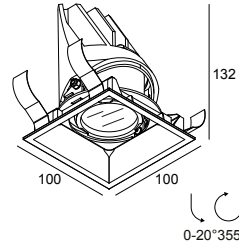

[View on website](#)

General info

LOCATION	outdoor
INSTALLATION	Ceiling Recessed
CUTOUT SHAPE/SIZE (MM)	square - 92 x 92
RECESSED DEPTH (MM)	140
THICKNESS OF MOUNTING SURFACE (MM)	12,5 or 25
INGRESS PROTECTION	IP65
PROTECTION AGAINST MECHANICAL IMPACT	IK06
WEIGHT (KG)	0.465
ADJUSTABILITY	0° to 20° swiveling, 355° rotatable
INFORMATION	REFLECTOR SP-18° EXCL.LED POWER SUPPLY 500mA-DC TW - (DALI DT8)

Electrical info

CLASS	III
DIM TYPE	depending on type of external power supply
ENERGY CLASS	E
CERTIFICATES	CB, ENEC

Lightsource info

LIGHTSOURCE NAME	LED
LIGHTSOURCE	LED array 9W / CRI>90 (R9: 50) / 2700K-6500K / 1087lm
TM-30 VALUES	Rf: 89 / Rg: 100
SDCM	SDCM2
RISKGROUP	RG1
LM80	L90B10 > 50000
LED TECHNICS (LIGHT SOURCE)	1087lm // 9W // 121lm/W
LED TECHNICS (LUMINAIRE)	661lm // 10W // 64lm/W

Requirements

LED POWER SUPPLY 500mA-DC TW