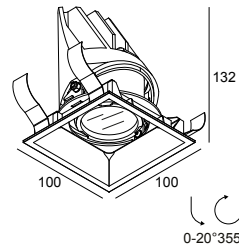

[View on website](#)

General info	
LOCATION	outdoor
INSTALLATION	Ceiling Recessed
CUTOUT SHAPE/SIZE (MM)	square - 92 x 92
RECESSED DEPTH (MM)	140
THICKNESS OF MOUNTING SURFACE (MM)	12,5 or 25
INGRESS PROTECTION	IP65
PROTECTION AGAINST MECHANICAL IMPACT	IK06
WEIGHT (KG)	0.465
ADJUSTABILITY	0° to 20° swiveling, 355° rotatable
INFORMATION	REFLECTOR SP-18° EXCL.LED POWER SUPPLY 500mA-DC TW - (DALI DT8)
Electrical info	
CLASS	III
DIM TYPE	depending on type of external power supply
ENERGY CLASS	E
CERTIFICATES	CB, ENEC
Lightsource info	
LIGHTSOURCE NAME	LED
LIGHTSOURCE	LED array 9W / CRI>90 (R9: 50) / 2700K-6500K / 1087lm
TM-30 VALUES	Rf: 89 / Rg: 100
SDCM	SDCM2
RISKGROUP	RG1
LM80	L90B10 > 50000
LED TECHNICS (LIGHT SOURCE)	1087lm // 9W // 121lm/W
LED TECHNICS (LUMINAIRE)	661lm // 10W // 64lm/W

Requirements

LED POWER SUPPLY 500mA-DC TW