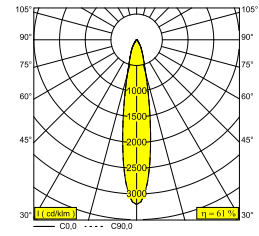

[View on website](#)

General info	
LOCATION	outdoor
INSTALLATION	Ceiling Recessed
CUTOUT SHAPE/SIZE (MM)	square - 92 x 92
RECESSED DEPTH (MM)	140
THICKNESS OF MOUNTING SURFACE (MM)	12,5 or 25
INGRESS PROTECTION	IP65
PROTECTION AGAINST MECHANICAL IMPACT	IK06
WEIGHT (KG)	0.465
ADJUSTABILITY	0° to 20° swiveling, 355° rotatable
INFORMATION	REFLECTOR SP-18° EXCL.LED POWER SUPPLY 500mA-DC TW - (DALI DT8)
Electrical info	
CLASS	III
DIM TYPE	depending on type of external power supply
ENERGY CLASS	E
CERTIFICATES	CB, ENEC
Lightsource info	
LIGHTSOURCE NAME	LED
LIGHTSOURCE	LED array 9W / CRI>90 (R9: 50) / 2700K-6500K / 1087lm
TM-30 VALUES	Rf: 89 / Rg: 100
SDCM	SDCM2
RISKGROUP	RG1
LM80	L90B10 > 50000
LED TECHNICS (LIGHT SOURCE)	1087lm // 9W // 121lm/W
LED TECHNICS (LUMINAIRE)	661lm // 10W // 64lm/W

Requirements

LED POWER SUPPLY 500mA-DC TW