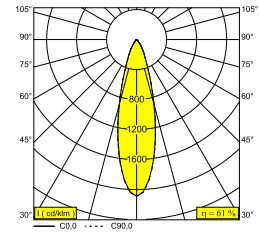

[View on website](#)

General info

LOCATION	outdoor
INSTALLATION	Ceiling Recessed
CUTOUT SHAPE/SIZE (MM)	square - 92 x 92
RECESSED DEPTH (MM)	140
THICKNESS OF MOUNTING SURFACE (MM)	12,5 or 25
INGRESS PROTECTION	IP65
PROTECTION AGAINST MECHANICAL IMPACT	IK06
WEIGHT (KG)	0.465
ADJUSTABILITY	0° to 20° swiveling, 355° rotatable
INFORMATION	REFLECTOR FL-30° EXCL.LED POWER SUPPLY 500mA-DC TW - (DALI DT8)

Electrical info

CLASS	III
DIM TYPE	depending on type of external power supply
ENERGY CLASS	E
CERTIFICATES	CB, ENEC

Lightsource info

LIGHTSOURCE NAME	LED
LIGHTSOURCE	LED array 9W / CRI>90 (R9: 50) / 2700K-6500K / 1087lm
TM-30 VALUES	Rf: 89 / Rg: 100
SDCM	SDCM2
RISKGROUP	RG1
LM80	L90B10 > 50000
LED TECHNICS (LIGHT SOURCE)	1087lm // 9W // 121lm/W
LED TECHNICS (LUMINAIRE)	668lm // 10W // 65lm/W

Requirements

LED POWER SUPPLY 500mA-DC TW