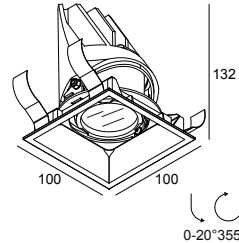

[View on website](#)

General info

LOCATION	outdoor
INSTALLATION	Ceiling Recessed
CUTOUT SHAPE/SIZE (MM)	square - 92 x 92
RECESSED DEPTH (MM)	140
THICKNESS OF MOUNTING SURFACE (MM)	12,5 or 25
INGRESS PROTECTION	IP65
PROTECTION AGAINST MECHANICAL IMPACT	IK06
WEIGHT (KG)	0.465
ADJUSTABILITY	0° to 20° swiveling, 355° rotatable
INFORMATION	REFLECTOR FL-30° EXCL.LED POWER SUPPLY 500mA-DC TW - (DALI DT8)

Electrical info

CLASS	III
DIM TYPE	depending on type of external power supply
ENERGY CLASS	E
CERTIFICATES	CB, ENEC

Lightsource info

LIGHTSOURCE NAME	LED
LIGHTSOURCE	LED array 9W / CRI>90 (R9: 50) / 2700K-6500K / 1087lm
TM-30 VALUES	Rf: 89 / Rg: 100
SDCM	SDCM2
RISKGROUP	RG1
LM80	L90B10 > 50000
LED TECHNICS (LIGHT SOURCE)	1087lm // 9W // 121lm/W
LED TECHNICS (LUMINAIRE)	668lm // 10W // 65lm/W

Requirements

LED POWER SUPPLY 500mA-DC TW