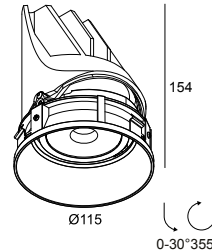

[View on website](#)

General info

LOCATION	indoor
INSTALLATION	Ceiling Recessed
CUTOUT SHAPE/SIZE (MM)	round - Ø KIT
RECESSED DEPTH (MM)	165
INGRESS PROTECTION	IP20
WEIGHT (KG)	0.735
ADJUSTABILITY	0° to 30° swiveling, 355° rotatable
INFORMATION	LENS SP-10° EXCL.LED POWER SUPPLY 350-900mA-DC

Electrical info

CLASS	III
DIM TYPE	depending on type of external power supply
ENERGY CLASS	G
CERTIFICATES	CB, ENEC

Lightsource info

LIGHTSOURCE NAME	LED
LIGHTSOURCE	LED array 3,9-10,7W / CRI>90 (R9: 56) / 2700K / 385-814lm
TM-30 VALUES	Rf: 91 / Rg: 99
SDCM	SDCM2
RISKGROUP	RG2 (threshold 0,6m)
LM80	L90B10 > 41000
LED TECHNICS (LIGHT SOURCE)	814lm // 10,7W // 76lm/W
LED TECHNICS (LUMINAIRE)	708lm // 12W // 58lm/W

Requirements

MOUNTING KIT ENTERO ROUND L
LED POWER SUPPLY 350 / 500 / 700 / 900mA-DC DIM

Accessories

ENTERO L HONEYCOMB