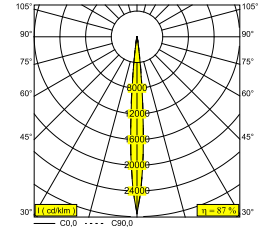

[View on website](#)

General info

LOCATION	indoor
INSTALLATION	Ceiling Recessed
CUTOUT SHAPE/SIZE (MM)	round - Ø KIT
RECESSED DEPTH (MM)	165
INGRESS PROTECTION	IP20
WEIGHT (KG)	0.735
ADJUSTABILITY	0° to 30° swiveling, 355° rotatable
INFORMATION	LENS SP-10° EXCL.LED POWER SUPPLY 350-900mA-DC

Electrical info

CLASS	III
DIM TYPE	depending on type of external power supply
ENERGY CLASS	G
CERTIFICATES	CB, ENEC

Lightsource info

LIGHTSOURCE NAME	LED
LIGHTSOURCE	LED array 3,9-10,7W / CRI>90 (R9: 56) / 2700K / 385-814lm
TM-30 VALUES	Rf: 91 / Rg: 99
SDCM	SDCM2
RISKGROUP	RG2 (threshold 0,6m)
LM80	L90B10 > 41000
LED TECHNICS (LIGHT SOURCE)	814lm // 10,7W // 76lm/W
LED TECHNICS (LUMINAIRE)	708lm // 12W // 58lm/W

Requirements

MOUNTING KIT ENTERO ROUND L
LED POWER SUPPLY 350 / 500 / 700 / 900mA-DC DIM

Accessories

ENTERO L HONEYCOMB