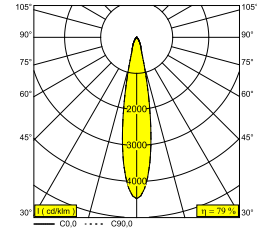

ENTERO RD-L TRIMLESS 92718 GC

28435 9210 GC

AVAILABLE IN
BLACK 28435 9210 B
GOLD COLOURED 28435 9210 GC
WHITE 28435 9210 W

 [View on website](#)

General info

LOCATION	indoor
INSTALLATION	Ceiling Recessed
CUTOUT SHAPE/SIZE (MM)	round - Ø KIT
RECESSED DEPTH (MM)	165
INGRESS PROTECTION	IP20
WEIGHT (KG)	0.67
ADJUSTABILITY	0° to 30° swiveling, 355° rotatable
INFORMATION	REFLECTOR SP-18° EXCL.LED POWER SUPPLY 350-1050mA-DC Optional REFLECTORS 30° & 45° available

Electrical info

CLASS	III
DIM TYPE	depending on type of external power supply
ENERGY CLASS	E
CERTIFICATES	CB, ENEC

Lightsource info

LIGHTSOURCE NAME	LED
LIGHTSOURCE	LED array 11,3-36,5W / CRI>90 (R9: 60) / 2700K / 1561-4380lm
TM-30 VALUES	Rf: 89 / Rg: 100
SDCM	SDCM1
RISKGROUP	RG1
LM80	L90B10 > 50000
LED TECHNICS (LIGHT SOURCE)	4380lm // 36,5W // 120lm/W
LED TECHNICS (LUMINAIRE)	3453lm // 42W // 82lm/W