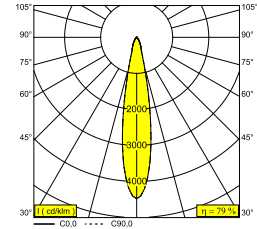

[View on website](#)

General info

LOCATION	indoor
INSTALLATION	Ceiling Recessed
CUTOUT SHAPE/SIZE (MM)	round - Ø KIT
RECESSED DEPTH (MM)	165
INGRESS PROTECTION	IP20
WEIGHT (KG)	0.67
ADJUSTABILITY	0° to 30° swiveling, 355° rotatable
INFORMATION	REFLECTOR SP-18° EXCL.LED POWER SUPPLY 350-1050mA-DC Optional REFLECTORS 30° & 45° available

Electrical info

CLASS	III
DIM TYPE	depending on type of external power supply
ENERGY CLASS	E
CERTIFICATES	CB, ENEC

Lightsource info

LIGHTSOURCE NAME	LED
LIGHTSOURCE	LED array 11,3-36,5W / CRI>90 (R9: 60) / 2700K / 1561-4380lm
TM-30 VALUES	Rf: 89 / Rg: 100
SDCM	SDCM1
RISKGROUP	RG1
LM80	L90B10 > 50000
LED TECHNICS (LIGHT SOURCE)	4380lm // 36,5W // 120lm/W
LED TECHNICS (LUMINAIRE)	3453lm // 42W // 82lm/W

Remarks

Max.900mA when using 1 accessory; max 800mA when using 2 accessories

Requirements

MOUNTING KIT ENTERO ROUND L
LED POWER SUPPLY 350 / 500 / 700 / 1050mA-DC DIM