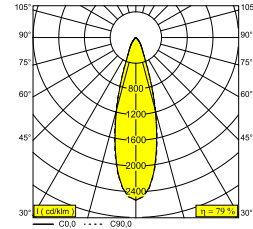

[View on website](#)

General info

LOCATION	indoor
INSTALLATION	Ceiling Recessed
CUTOUT SHAPE/SIZE (MM)	round - Ø KIT
RECESSED DEPTH (MM)	165
INGRESS PROTECTION	IP20
WEIGHT (KG)	0.67
ADJUSTABILITY	0° to 30° swiveling, 355° rotatable
INFORMATION	REFLECTOR FL-30° EXCL.LED POWER SUPPLY 350-1050mA-DC Optional REFLECTORS 18° & 45° available

Electrical info

CLASS	III
DIM TYPE	depending on type of external power supply
ENERGY CLASS	E
CERTIFICATES	CB, ENEC

Lightsource info

LIGHTSOURCE NAME	LED
LIGHTSOURCE	LED array 11,3-36,5W / CRI>90 (R9: 60) / 2700K / 1561-4380lm
TM-30 VALUES	Rf: 89 / Rg: 100
SDCM	SDCM1
RISKGROUP	RG1
LM80	L90B10 > 50000
LED TECHNICS (LIGHT SOURCE)	4380lm // 36,5W // 120lm/W
LED TECHNICS (LUMINAIRE)	3479lm // 42W // 83lm/W

Remarks

Max.900mA when using 1 accessory; max 800mA when using 2 accessories

Requirements

MOUNTING KIT ENTERO ROUND L
LED POWER SUPPLY 350 / 500 / 700 / 1050mA-DC DIM