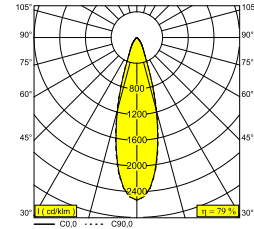

[View on website](#)

General info

LOCATION	indoor
INSTALLATION	Ceiling Recessed
CUTOUT SHAPE/SIZE (MM)	round - Ø KIT
RECESSED DEPTH (MM)	165
INGRESS PROTECTION	IP20
WEIGHT (KG)	0.67
ADJUSTABILITY	0° to 30° swiveling, 355° rotatable
INFORMATION	REFLECTOR FL-30° EXCL.LED POWER SUPPLY 350-1050mA-DC Optional REFLECTORS 18° & 45° available

Electrical info

CLASS	III
DIM TYPE	depending on type of external power supply
ENERGY CLASS	E
CERTIFICATES	CB, ENEC

Lightsource info

LIGHTSOURCE NAME	LED
LIGHTSOURCE	LED array 11,3-36,5W / CRI>90 (R9: 60) / 2700K / 1561-4380lm
TM-30 VALUES	Rf: 89 / Rg: 100
SDCM	SDCM1
RISKGROUP	RG1
LM80	L90B10 > 50000
LED TECHNICS (LIGHT SOURCE)	4380lm // 36,5W // 120lm/W
LED TECHNICS (LUMINAIRE)	3479lm // 42W // 83lm/W

Remarks

Max.900mA when using 1 accessory; max 800mA when using 2 accessories

Requirements

MOUNTING KIT ENTERO ROUND L
LED POWER SUPPLY 350 / 500 / 700 / 1050mA-DC DIM