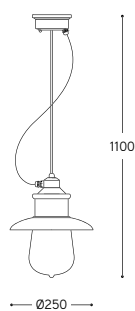

Development of the indoor collection, LA GUINGUETTE OUTDOOR presents the applique and suspension solution for outdoor living areas and above all the interesting head light proposal, an original but sober lighting solution suitable for open spaces. The GUINGUETTE head light is a structure where, using special accessories, a series of suspensions are placed on stainless steel cable AISI 316, provided with a central support rod and aerial hooking for their safe anchoring. The lamp is supplied with standard sizes that can be changed at the time of installation. The accessories for completing the structure must be ordered separately. For correct positioning and use of accessories, installation instructions are available.

Art. G.OUT1/P

LINEA

Guinguette outdoor

Sospensione

Pendants

Lampada a sospensione in ottone anticato disponibile nella versione con o senza riflettore e con vetro trasparente.

Aged brass pendant available with or without the shade and clear glass.

Art. G.OUT/1

Art. G.OUT1/P

ARTICOLO ITEM	DESCRIZIONE DESCRIPTION	ATTACCO SOCKET	POTENZA POWER	PESO GR. WEIGHT GR.	VOL. IN M ³ VOL. IN M ³	FASCIA PREZZO PRICE RANGE
G.OUT/1	Sospensione esterno in ottone anticato, ad una uscita cavo nero, con asta di sostegno centrale, vetro trasparente Pendant for outdoor in aged brass, single black cable outlet, with central support rod, with clear glass	E27	15W LED	4500	0,07	B76
G.OUT1/P	Sospensione esterno in ottone anticato, con riflettore, ad una uscita cavo nero, con asta di sostegno centrale, vetro trasparente Pendant for outdoor in antique brass, single black cable outlet, with the central support rod, with clear glass	E27	15W LED	4900	0,07	B85