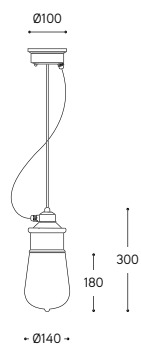

Development of the indoor collection, LA GUINGUETTE OUTDOOR presents the applique and suspension solution for outdoor living areas and above all the interesting head light proposal, an original but sober lighting solution suitable for open spaces. The GUINGUETTE head light is a structure where, using special accessories, a series of suspensions are placed on stainless steel cable AISI 316, provided with a central support rod and aerial hooking for their safe anchoring. The lamp is supplied with standard sizes that can be changed at the time of installation. The accessories for completing the structure must be ordered separately. For correct positioning and use of accessories, installation instructions are available.

Art. G.OUT1/P

LINEA

Guinguette outdoor

Sospensione

Pendants

Lampada a sospensione in ottone anticato disponibile nella versione con o senza riflettore e con vetro trasparente.

Aged brass pendant available with or without the shade and clear glass.

Art. G.OUT/1

Art. G.OUT1/P

ARTICOLO ITEM	DESCRIZIONE DESCRIPTION	ATTACCO SOCKET	POTENZA POWER	PESO GR. WEIGHT GR.	VOL. IN M ³ VOL. IN M ³	FASCIA PREZZO PRICE RANGE
G.OUT/1	Sospensione esterno in ottone anticato, ad una uscita cavo nero, con asta di sostegno centrale, vetro trasparente Pendant for outdoor in aged brass, single black cable outlet, with central support rod, with clear glass	E27	15W LED	4500	0,07	B76
G.OUT1/P	Sospensione esterno in ottone anticato, con riflettore, ad una uscita cavo nero, con asta di sostegno centrale, vetro trasparente Pendant for outdoor in antique brass, single black cable outlet, with the central support rod, with clear glass	E27	15W LED	4900	0,07	B85