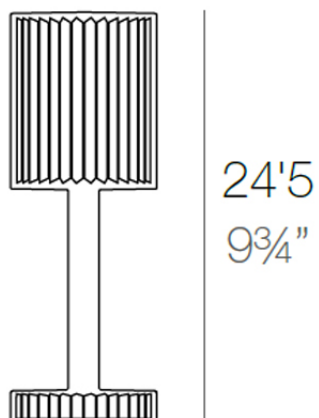

Gatsby cylinder table lamp

by Ramón Esteve

The Gatsby collection, designed by Ramón Esteve for Vondom, recalls the Art Déco lighting. Those crazy twenties. “Something new, extraordinary, beautiful, simple but sophisticatedly designed” said Francis Scott Fitzgerald about his aims for the novel he was about to write. The Great Gatsby was born in an age of prosperity, parties and excess. They called it “the American Dream”.

Info

Description

Polymethylmethacrylate resin. Transparent or colored

Weight: 0.56 Kg

GATSBY Lámpara Mesa Cilíndrica
GATSBY Cylindrical Table Lamp

Finishes

lighting

LIGHT BATTERY