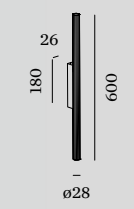

TRACE SLIM

Wall surface

reddot winner 2023

201 | 253 | 257

373 | 399

1.0

LED COB 12W | phase-cut dim
220-240VAC | 50-60Hz | incl. driver
aluminium

IP20 23° SDCM2 L80|50K 0.49kg

CODE	
	333364CH_
	333364B_

LIGHT COLOUR	LUMEN CRI	CODE
2700K	2x380 >90	3
3000K	2x410 >90	5

2.0

LED COB 23W | phase-cut dim
220-240VAC | 50-60Hz | incl. driver
aluminium

IP20 23° SDCM2 L80|50K 0.96kg

CODE	
	333464CH_
	333464B_

LIGHT COLOUR	LUMEN CRI	CODE
2700K	4x380 >90	3
3000K	4x410 >90	5