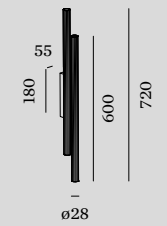

TRACE SLIM

Wall surface

reddot winner 2023

201 | 253 | 257

373 | 399

1.0

LED COB 12W | phase-cut dim
220-240VAC | 50-60Hz | incl. driver
aluminium

IP20 23° SDCM2 L80|50K 0.49kg

CODE	
	333364CH_
	333364B_

LIGHT COLOUR	LUMEN CRI	CODE
2700K	2x380 >90	3
3000K	2x410 >90	5

2.0

LED COB 23W | phase-cut dim
220-240VAC | 50-60Hz | incl. driver
aluminium

IP20 23° SDCM2 L80|50K 0.96kg

CODE	
	333464CH_
	333464B_

LIGHT COLOUR	LUMEN CRI	CODE
2700K	4x380 >90	3
3000K	4x410 >90	5