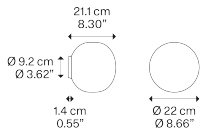

Volum,
Design by Snøhetta

Model Volum 22

Volum is an exclusive series of glass lamps that are poetically simple yet complex in their technical execution. The four blown glass globes with glossy white finish come in different sizes measuring 14, 22, 29 and 42 cm in diameter. Thanks to their inherently distinct shapes, they intuitively complement one another to form unique compositions.

Volum 22

Light source

E27 LED
1 x 25 W
Ø max 5 cm – 1.96"
W / L max 12.5 cm – 4.92"

Bulb not included

Structure: Silicone

Translucent

Diffuser: Blown glass

Polished White

Code

18742 1200

Net weight: 1.15 kg

Parcels: 2

IP54

Energy Saving

Dim Triac

Options of Volum