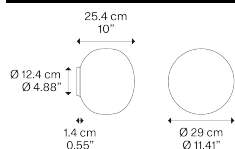

Volum, Design by Snøhetta

Model Volum 29

Volum is an exclusive series of glass lamps that are poetically simple yet complex in their technical execution. The four blown glass globes with glossy white finish come in different sizes measuring 14, 22, 29 and 42 cm in diameter. Thanks to their inherently distinct shapes, they intuitively complement one another to form unique compositions.

Volum 29

Light source

E27 LED
1 x 25 W
Ø max 8.5 cm – 3.34"

Bulb not included

Structure: Silicone

Translucent

Diffuser: Blown glass

Polished White

Code

18743 1200

Net weight: 2.16 kg

Parcels: 2

IP54

Energy Saving

Dim Triac

Options of Volum