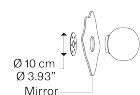

Volum,
Design by Snøhetta

Model Volum mirror 14

Volum is an exclusive series of glass lamps that are poetically simple yet complex in their technical execution. The four blown glass globes with glossy white finish come in different sizes measuring 14, 22, 29 and 42 cm in diameter. Thanks to their inherently distinct shapes, they intuitively complement one another to form unique compositions.

Volum mirror 14

Light source

E14 LED
1 x 15 W
Ø max 5 cm – 1.96"
W / L max 9 cm – 3.54"

Bulb not included

Structure: Silicone

Translucent

Diffuser: Blown glass

Polished White