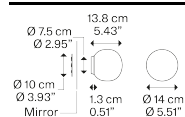

Volum,
Design by Snøhetta

Model Volum mirror 14

Volum is an exclusive series of glass lamps that are poetically simple yet complex in their technical execution. The four blown glass globes with glossy white finish come in different sizes measuring 14, 22, 29 and 42 cm in diameter. Thanks to their inherently distinct shapes, they intuitively complement one another to form unique compositions.

Volum mirror 14

Light source

E14 LED
1 x 15 W
Ø max 5 cm – 1.96"
W / L max 9 cm – 3.54"

Bulb not included

Structure: Silicone

Translucent

Diffuser: Blown glass

Polished White