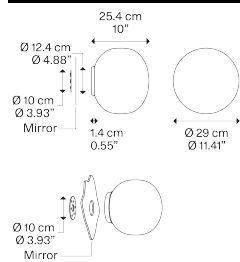

Volum, Design by Snøhetta

Model Volum mirror 29

Volum is an exclusive series of glass lamps that are poetically simple yet complex in their technical execution. The four blown glass globes with glossy white finish come in different sizes measuring 14, 22, 29 and 42 cm in diameter. Thanks to their inherently distinct shapes, they intuitively complement one another to form unique compositions.

Volum mirror 29

Light source

E27 LED
1 x 25 W
Ø max 8.5 cm – 3.34"

Bulb not included

Structure: Silicone

Translucent

Diffuser: Blown glass

Polished White

Code

18743 120S

Net weight: 2.16 kg

Parcels: 2

CE

IP54

Energy Saving

Dim Triac