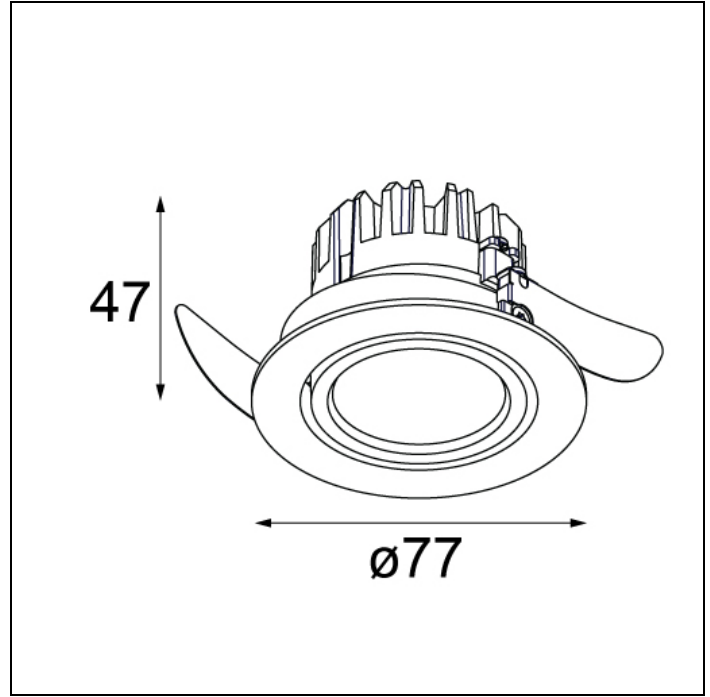

K77 ADJUSTABLE